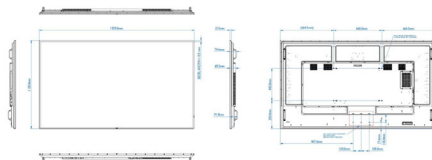

Operating conditions

- Altitude: 0 ~ 3000 m
- Temperature range (operation): 0 ~ 40 °C
- Temperature range (storage): -20 ~ 60 °C
- MTBF: 50,000 hour(s)
- Humidity range (operation)[RH]: 20 ~ 80% RH (No condensation)
- Humidity range (storage) [RH]: 5 ~ 95% RH (No condensation)

Power

- Mains power: 100 - 240V~, 50/60Hz
- Standby power consumption: <0.5W
- Power Saving Features: Smart Power
- Consumption (Max): 480 W

- Consumption (Typical): 320 W
- Energy Label Class: G

Sound

- Built-in speakers: 2 x 10W RMS

Accessories

- Included accessories: AC Power Cord, RS232 cable, Remote Control, Batteries for remote control, Quick start guide, HDMI cable
- Included Accessories: IR sensor cable (1.8 m) (x1), RS232 daisy-chain cable, M3 screw (X1), M4 Screw (x1), Philips logo (x1), USB Cover (x1)

Multimedia Applications

- USB Playback Video: MPEG, H.264, H.263, H.265, VP8
- USB Playback Picture: BMP, JPEG, PNG
- USB Playback Audio: AAC, HEAAC, MPEG

Miscellaneous

- Warranty: 3 year warranty
- On-Screen Display Languages: Simplified Chinese, Traditional Chinese, English, French, German, Italian, Polish, Russian, Spanish, Turkish, Japanese, Arabic
- Regulatory approvals: CE, CB, BSMI, CU, ETL, FCC, Class A, PSB, VCCI

Internal Player

- CPU: Dual core cortex A53 1.1G Hz, Dual core cortex A73 1.15G Hz
- GPU: ARM Mali G51
- Memory: 2GB DDR3, 8GB

Issue date 2021-03-01

Version: 3.0.1

12 NC: 8670 001 66131
EAN: 87 12581 76550 7

© 2021 Koninklijke Philips N.V.
All Rights reserved.

Specifications are subject to change without notice.
Trademarks are the property of Koninklijke Philips N.V.
or their respective owners.

www.philips.com