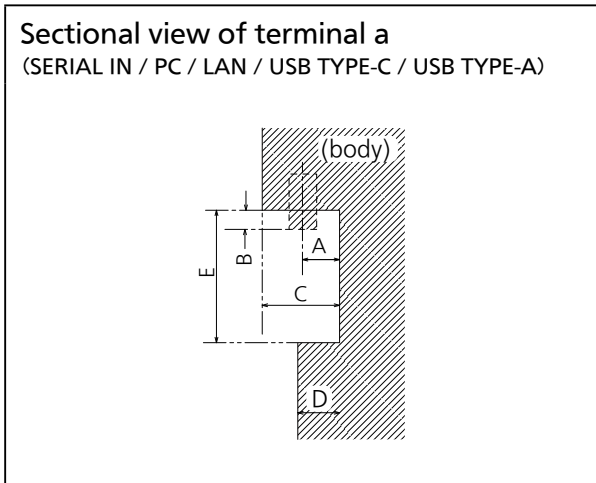

● Terminals

View from back

Magnified figure of terminal b

Magnified figure of C

Terminal a
98CQE1W Terminal (Bottom)

Units : mm (inch)

	SERIAL IN	PC	LAN	USB TYPE-C	USB TYPE-A
A	12.7 (0.50)	12.7 (0.50)	12.9 (0.50)	8.0 (0.31)	10.5 (0.41)
B	4.3 (0.17)	4.4 (0.17)	—	—	—
C	34.5 (1.35)				
D	28.6 (1.12)				
E	86.5 (3.40)				

Terminal b
98CQE1W Terminal (Side)

Units : mm (inch)

	HDMI	IR / AUDIO OUT
A	9.8 (0.39)	10.9 (0.43)
B	—	1.0 (0.04)
C	34.5 (1.35)	

*Since clearance between terminals are limited, some USB connector will not fit. Please check if USB memory devices you are going to use will fit, using the diagram above.