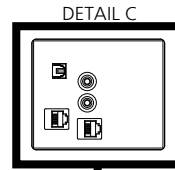

For signals without ○ in the Plug and Play-supported signal column, resolutions may not be selected on the PC side even if this unit supports those signals.

Note

- An auto detected signal format may be differently displayed from the actual input signal.
- The i symbols (example 1080i) means Interlaced signal.

● Terminals

View from back

Magnified figure of terminal b

Magnified figure of C

Terminal a
98CQE1W Terminal (Bottom)

Units : mm (inch)

	SERIAL IN	PC	LAN	USB TYPE-C	USB TYPE-A
A	12.7 (0.50)	12.7 (0.50)	12.9 (0.50)	8.0 (0.31)	10.5 (0.41)
B	4.3 (0.17)	4.4 (0.17)	—	—	—
C	34.5 (1.35)				
D	28.6 (1.12)				
E	86.5 (3.40)				