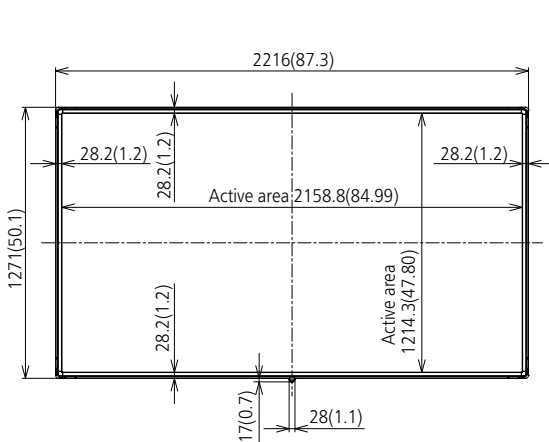

*Displaying a still image for a long time may cause burn-in (image persistence artifacts), it could be mitigated when display video image.

STANDARD (CERTIFICATIONS)

SAFETY REGULATIONS	EU/USA CB Report (LVD; IEC62368-1 2nd Edition + EU/USA Deviation) EU Deviation : EN62368-1:2014 2nd Edition
RADIATION REGULATIONS	EU : EMC test report [Class-A] (CE; EN55032:2012/EN61000-3-2:2014/ EN61000-3-3:2013/EN55024:2010 IEC61000-4-2:2008 IEC61000-4-3:2010 IEC61000-4-4:2012 IEC61000-4-5:2005 IEC61000-4-6:2013 IEC61000-4-8:2009 IEC61000-4-11:2004)

WIRELESS LAN FUNCTION

Compliance standard	IEEE 802.11 a/b/g/n Dual (Wireless LAN Standard protocol) Wi-Fi certified
Channel	IEEE 802.11 a/b/g/n
Communication distance	Approx. 30 m (Depends on usage environment)

REMOTE CONTROL TRANSMITTER

Power Requirements	DC 3 V (AA Size batteries x 2)
Operating distance	Approx. 7 m (22.9 ft)*
Weight	Approx. 111 g (4 oz) including batteries
Dimensions (W x H x D)	51 x 161 x 27 mm (2" x 6.4" x 1.1")

*When operated directly in front of the IR sensor.

INCLUDED ACCESSORIES

- Remote Control x 1
- Batteries (AA size) x 2 : AA/R6/LR6 type
- AC cord (approx. 2 m)
- IR sensor x 1
- IR Sensor Holder x 1
- Screw (for IR Sensor's Holder) x 2
- Clamper x 3
- Wi-Fi dongle x 1
- Extension Cable (for Wi-Fi dongle) x 1
- Operating Instruction Book

DIMENSIONS

Cautions: This drawing is not a scale
Units : mm (inches)