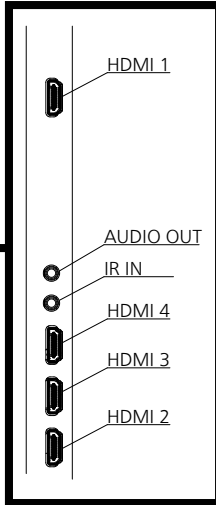

For signals without ○ in the Plug and Play-supported signal column, resolutions may not be selected on the PC side even if this unit supports those signals.

Note

- An auto detected signal format may be differently displayed from the actual input signal.
- The i symbols (example 1080i) means Interlaced signal.

● Terminals

View from back

Magnified figure of terminal b

Magnified figure of C

Terminal a
98CQE1W Terminal (Bottom)

Units : mm (inch)

	SERIAL IN	PC	LAN	USB TYPE-C	USB TYPE-A
A	12.7 (0.50)	12.7 (0.50)	12.9 (0.50)	8.0 (0.31)	10.5 (0.41)
B	4.3 (0.17)	4.4 (0.17)	—	—	—
C	34.5 (1.35)				
D	28.6 (1.12)				
E	86.5 (3.40)				