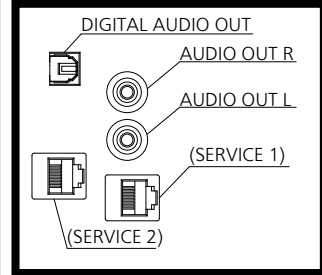

For signals without ○ in the Plug and Play-supported signal column, resolutions may not be selected on the PC side even if this unit supports those signals.

Note

- An auto detected signal format may be differently displayed from the actual input signal.
- The i symbols (example 1080i) means Interlaced signal.

● Terminals

View from back

Magnified figure of terminal b

Magnified figure of C

Terminal a
98CQE1W Terminal (Bottom)

Units : mm (inch)

	SERIAL IN	PC	LAN	USB TYPE-C	USB TYPE-A
A	12.7 (0.50)	12.7 (0.50)	12.9 (0.50)	8.0 (0.31)	10.5 (0.41)
B	4.3 (0.17)	4.4 (0.17)	—	—	—
C	34.5 (1.35)				
D	28.6 (1.12)				
E	86.5 (3.40)				