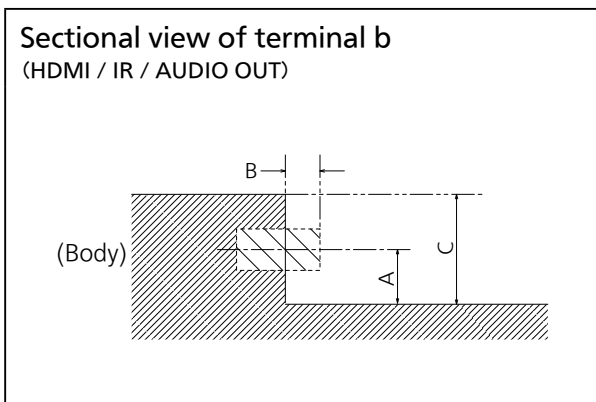

● Terminals

View from back

Magnified figure of terminal b

Magnified figure of C

Terminal a
98CQE1W Terminal (Bottom)

Units : mm (inch)

	SERIAL IN	PC	LAN	USB TYPE-C	USB TYPE-A
A	12.7 (0.50)	12.7 (0.50)	12.9 (0.50)	8.0 (0.31)	10.5 (0.41)
B	4.3 (0.17)	4.4 (0.17)	—	—	—
C	34.5 (1.35)				
D	28.6 (1.12)				
E	86.5 (3.40)				

Terminal b
98CQE1W Terminal (Side)

Units : mm (inch)

	HDMI	IR / AUDIO OUT
A	9.8 (0.39)	10.9 (0.43)
B	—	1.0 (0.04)
C	34.5 (1.35)	

*Since clearance between terminals are limited, some USB connector will not fit. Please check if USB memory devices you are going to use will fit, using the diagram above.