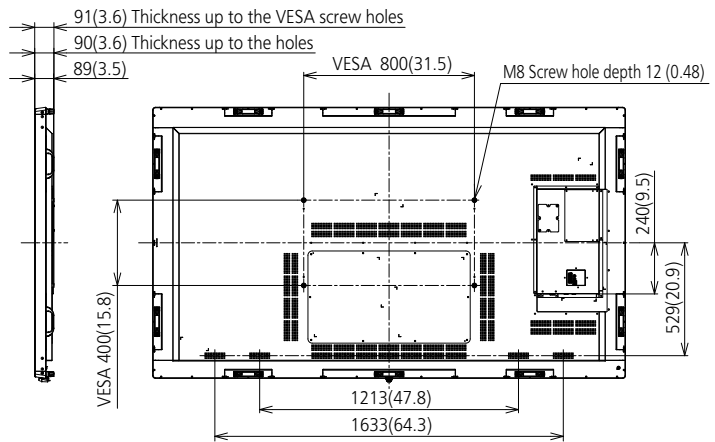

*Displaying a still image for a long time may cause burn-in (image persistence artifacts), it could be mitigated when display video image.

STANDARD (CERTIFICATIONS)

SAFETY REGULATIONS	EU/USA CB Report (LVD; IEC62368-1 2nd Edition + EU/USA Deviation) EU Deviation : EN62368-1:2014 2nd Edition
RADIATION REGULATIONS	EU : EMC test report [Class-A] (CE; EN55032:2012/EN61000-3-2:2014/ EN61000-3-3:2013/EN55024:2010 IEC61000-4-2:2008 IEC61000-4-3:2010 IEC61000-4-4:2012 IEC61000-4-5:2005 IEC61000-4-6:2013 IEC61000-4-8:2009 IEC61000-4-11:2004)

WIRELESS LAN FUNCTION

Compliance standard	IEEE 802.11 a/b/g/n Dual (Wireless LAN Standard protocol) Wi-Fi certified
Channel	IEEE 802.11 a/b/g/n
Communication distance	Approx. 30 m (Depends on usage environment)

REMOTE CONTROL TRANSMITTER

Power Requirements	DC 3 V (AA Size batteries x 2)
Operating distance	Approx. 7 m (22.9 ft)*
Weight	Approx. 111 g (4 oz) including batteries
Dimensions (W x H x D)	51 x 161 x 27 mm (2" x 6.4" x 1.1")

*When operated directly in front of the IR sensor.

INCLUDED ACCESSORIES

- Remote Control x 1
- Batteries (AA size) x 2 : AA/R6/LR6 type
- AC cord (approx. 2 m)
- IR sensor x 1
- IR Sensor Holder x 1
- Screw (for IR Sensor's Holder) x 2
- Clamper x 3
- Wi-Fi dongle x 1
- Extension Cable (for Wi-Fi dongle) x 1
- Operating Instruction Book

DIMENSIONS

Cautions: This drawing is not a scale
Units : mm (inches)