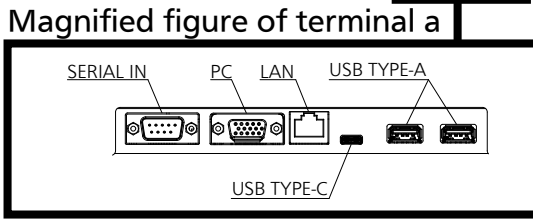

● Terminals

View from back