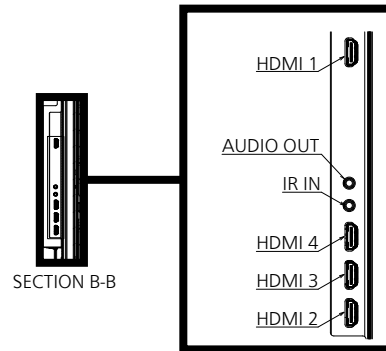

*When operated directly in front of the IR sensor.

INCLUDED ACCESSORIES

- Remote Control x 1 - Batteries (AA size) x 2 : AA/R6/LR6 type
- AC cord (approx. 2 m) - IR sensor x 1
- IR Sensor Holder x 1 - Screw (for IR Sensor's Holder) x 2
- Clamper x 3 - Wi-Fi dongle x 1
- Extension Cable (for Wi-Fi dongle) x 1
- Operating Instruction Book

*1 : Pixel-Repetition signal (dot clock frequency 27.0 MHz) only

*2 : Following characters are abbreviation of input terminals.

H : HDMI (HDMI 1, 2, 3, 4)
 Type-C : USB Type-C
 PC : D-sub RGB

*3 : Signals with ○ in the Plug and Play-supported signal column are the ones written in EDID (Extended Display Identification Data) of this unit.

For signals without ○ in the Plug and Play-supported signal column, resolutions may not be selected on the PC side even if this unit supports those signals.

Note

- An auto detected signal format may be differently displayed from the actual input signal.
- The i symbols (example 1080i) means Interlaced signal.

● Terminals

View from back

Magnified figure of terminal b

Magnified figure of terminal a

Terminal a
86CQE1W Terminal (Bottom) Units : mm (inch)

	SERIAL / PC	LAN	USB TYPE-C	USB TYPE-A
A	12.5 (0.49)	12.7 (0.50)	7.8 (0.31)	10.3 (0.41)
B	3.7 (0.15)	—	—	—
C	34.3 (1.35)			
D	12.0 (0.47)			
E	85.5 (3.37)			