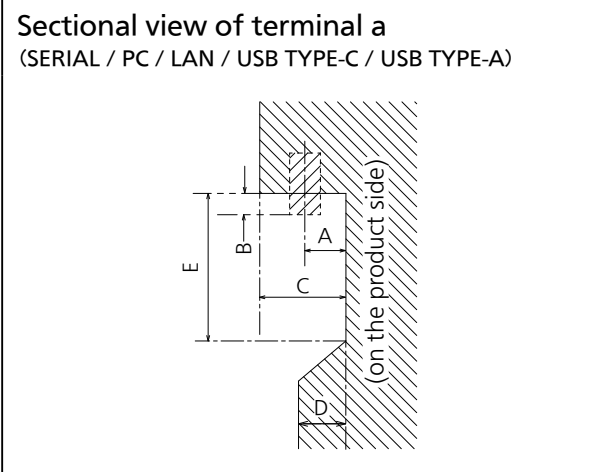

● Terminals

View from back

Magnified figure of terminal b

Magnified figure of terminal a

Terminal a
86CQE1W Terminal (Bottom) Units : mm (inch)

	SERIAL / PC	LAN	USB TYPE-C	USB TYPE-A
A	12.5 (0.49)	12.7 (0.50)	7.8 (0.31)	10.3 (0.41)
B	3.7 (0.15)	—	—	—
C	34.3 (1.35)			
D	12.0 (0.47)			
E	85.5 (3.37)			