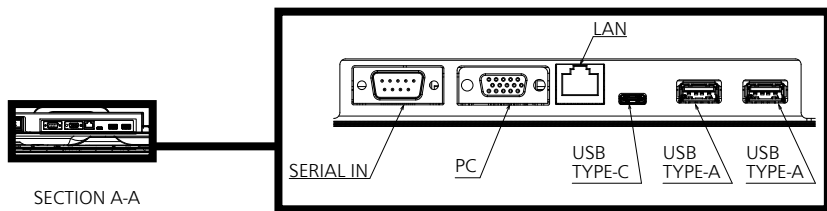

● Terminals

View from back

Magnified figure of terminal b

Magnified figure of terminal a

Terminal a
86CQE1W Terminal (Bottom) Units : mm (inch)

	SERIAL / PC	LAN	USB TYPE-C	USB TYPE-A
A	12.5 (0.49)	12.7 (0.50)	7.8 (0.31)	10.3 (0.41)
B	3.7 (0.15)	—	—	—
C	34.3 (1.35)			
D	12.0 (0.47)			
E	85.5 (3.37)			