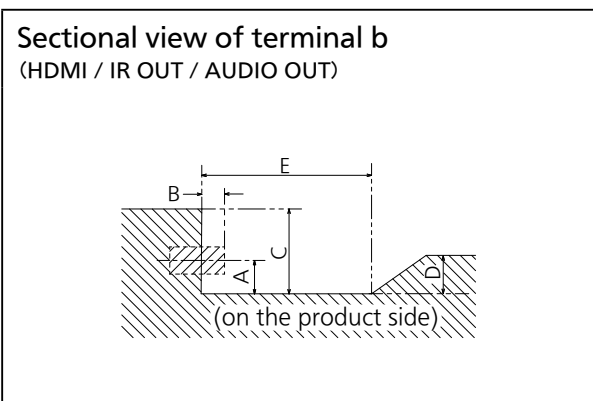

● Terminals

View from back

Magnified figure of terminal b

Magnified figure of terminal a

Terminal a
86CQE1W Terminal (Bottom) Units : mm (inch)

	SERIAL / PC	LAN	USB TYPE-C	USB TYPE-A
A	12.5 (0.49)	12.7 (0.50)	7.8 (0.31)	10.3 (0.41)
B	3.7 (0.15)	—	—	—
C	34.3 (1.35)			
D	12.0 (0.47)			
E	85.5 (3.37)			