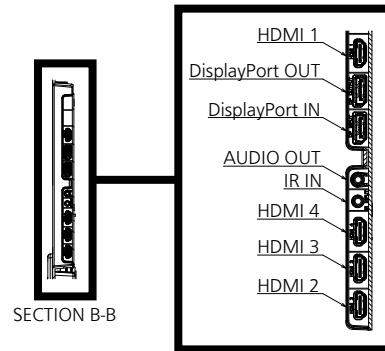

*1 : Pixel-Repetition signal (dot clock frequency 27.0 MHz) only

*2 : Following characters are abbreviation of input terminals.

H : HDMI (HDMI 1, 2, 3, 4)
 DP : Display Port
 Type-C : USB Type-C
 PC : D-sub RGB

*3 : Only for SQE1W

*4 : Signals with ○ in the Plug and Play-supported signal column are the ones written in EDID (Extended Display Identification Data) of this unit.

For signals without ○ in the Plug and Play-supported signal column, resolutions may not be selected on the PC side even if this unit supports those signals.

Note

- An auto detected signal format may be differently displayed from the actual input signal.
- The i symbols (example 1080i) means Interlaced signal.

● Terminals

View from back

Magnified figure of terminal b

SECTION B-B

Magnified figure of terminal a

Sectional view of terminal a
(SERIAL / PC / LAN / USB TYPE-C / USB TYPE-A)

Terminal a
65SQE1W Terminal (Bottom) Units : mm (inch)

	SERIAL / PC	LAN	USB TYPE-C	USB TYPE-A
A	9.3 (0.37)	9.7 (0.38)	4.8 (0.19)	6.6 (0.26)
B	3.7 (0.15)	—	—	—
C	26.8 (1.06)			
D	9.4 (0.37)			
E	65.9 (2.59)			