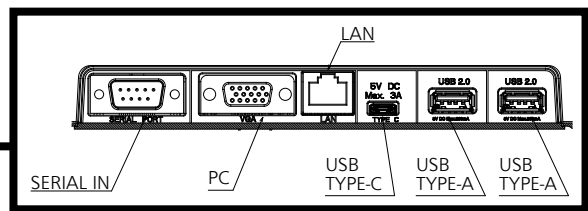

*3 : Only for SQE1W

*4 : Signals with ○ in the Plug and Play-supported signal column are the ones written in EDID (Extended Display Identification Data) of this unit.

For signals without ○ in the Plug and Play-supported signal column, resolutions may not be selected on the PC side even if this unit supports those signals.

Note

- An auto detected signal format may be differently displayed from the actual input signal.
- The i symbols (example 1080i) means Interlaced signal.

● Terminals

View from back

Magnified figure of terminal b

SECTION B-B

Magnified figure of terminal a

Sectional view of terminal a
(SERIAL / PC / LAN / USB TYPE-C / USB TYPE-A)

Terminal a
65SQE1W Terminal (Bottom) Units : mm (inch)

	SERIAL / PC	LAN	USB TYPE-C	USB TYPE-A
A	9.3 (0.37)	9.7 (0.38)	4.8 (0.19)	6.6 (0.26)
B	3.7 (0.15)	—	—	—
C	26.8 (1.06)			
D	9.4 (0.37)			
E	65.9 (2.59)			