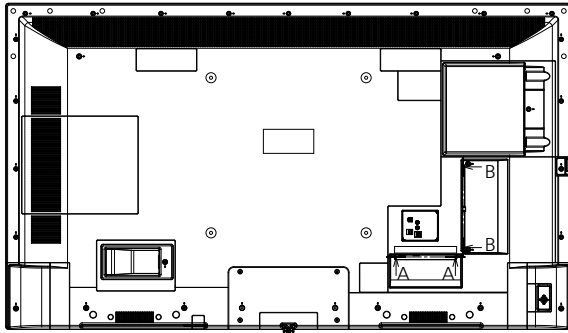

● Terminals

View from back