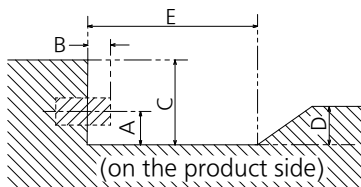

SERIAL / PC	LAN	USB TYPE-C	USB TYPE-A
A	9.3 (0.37)	9.7 (0.38)	4.8 (0.19)	6.6 (0.26)
B	3.7 (0.15)	—	—	—
C	26.8 (1.06)			
D	9.4 (0.37)			
E	65.9 (2.59)			

Sectional view of terminal b
(HDMI / DisplayPort / IR / AUDIO OUT)

Terminal b
65SQE1W Terminal (Side) Units : mm (inch)