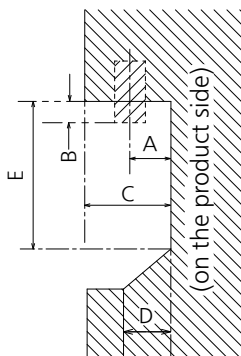

Note

- An auto detected signal format may be differently displayed from the actual input signal.
- The i symbols (example 1080i) means Interlaced signal.

● Terminals

View from back

Magnified figure of terminal b

SECTION B-B

Magnified figure of terminal a

Sectional view of terminal a
(SERIAL / PC / LAN / USB TYPE-C / USB TYPE-A)

Terminal a
65SQE1W Terminal (Bottom) Units : mm (inch)

	SERIAL / PC	LAN	USB TYPE-C	USB TYPE-A
A	9.3 (0.37)	9.7 (0.38)	4.8 (0.19)	6.6 (0.26)
B	3.7 (0.15)	—	—	—
C	26.8 (1.06)			
D	9.4 (0.37)			
E	65.9 (2.59)			