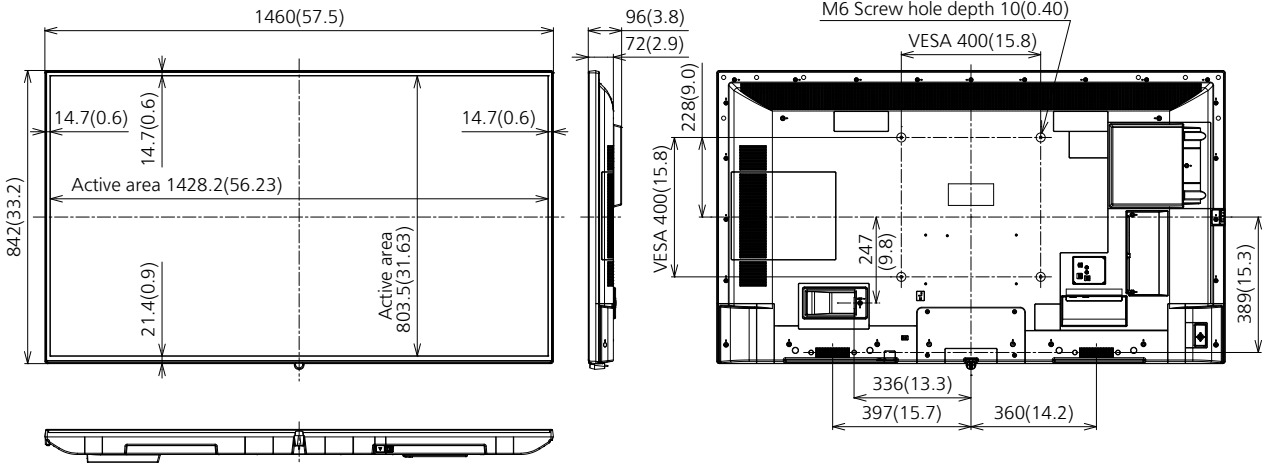

STANDARD (CERTIFICATIONS)

SAFETY REGULATIONS	EU/AUS/NZ/USA CB Report (LVD; IEC62368-1 2nd Edition + EU/AUS/NZ/USA Deviation)
	EU Deviation : EN62368-1:2014 2nd Edition AUS/NZ Deviation : AUS/NZ 2nd Edition USA Deviation : UL62368-1-2014, 2nd Edition UL Certification
RADIATION REGULATIONS	EU : EMC test report [Class-A] (CE; EN55032:2012/EN61000-3-2:2014/ EN61000-3-3:2013/EN55024:2010 IEC61000-4-2:2008 IEC61000-4-3:2010 IEC61000-4-4:2012 IEC61000-4-5:2005 IEC61000-4-6:2013 IEC61000-4-8:2009 IEC61000-4-11:2004)
	AUS : RCM-CISPR32 test report [Class-A] US : FCC [Class-A]

WIRELESS LAN FUNCTION

Compliance standard	IEEE 802.11 a/b/g/n Dual (Wireless LAN Standard protocol) Wi-Fi CERTIFIED
Channel	IEEE802.11a/b/g/n
Communication distance	Approx. 30 m (Depends on usage environment)

REMOTE CONTROL TRANSMITTER

Power Requirements	DC 3 V (AA Size batteries x 2)
Operating distance	Approx. 7 m (22.9 ft)*
Weight	Approx. 111 g (4 oz) including batteries
Dimensions (W x H x D)	51 x 161 x 27 mm (2" x 6.4" x 1.1")

*When operated directly in front of the IR sensor.

INCLUDED ACCESSORIES

- Remote Control x 1 - IR Sensor x 1 - IR Sensor Holder
- Screw (for IR Sensor's Holder) x 2 - Power Supply Code
- Batteries x 2: AA/R6/LR6 type - Cable Clamper x 3

DIMENSIONS

Cautions: This drawing is not a scale
Units : mm (inches)

CONNECTION TERMINAL