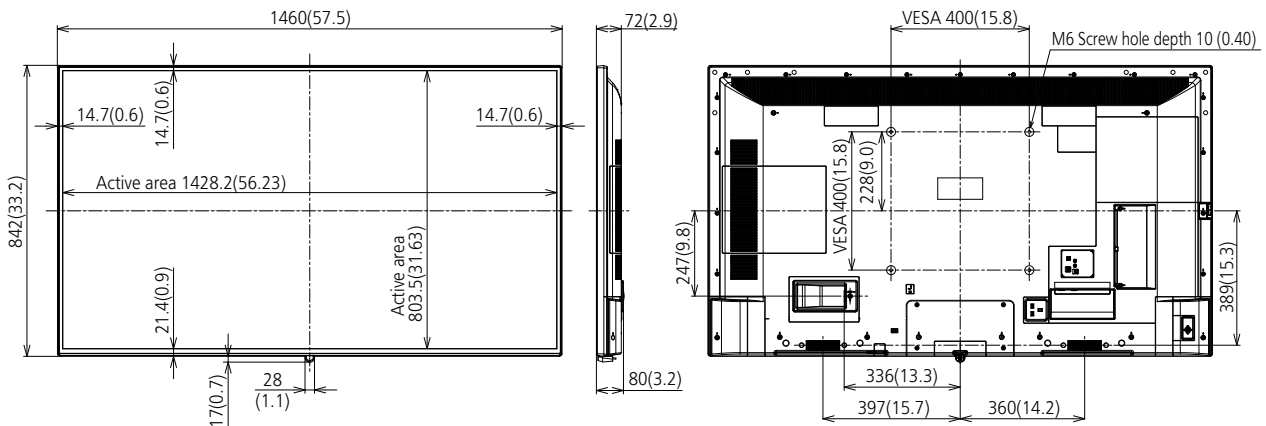

*Displaying a still image for a long time may cause burn-in (image persistence artifacts), it could be mitigated when display video image.

STANDARD (CERTIFICATIONS)

SAFETY REGULATIONS	EU/USA CB Report (LVD; IEC62368-1 2nd Edition + EU/USA Deviation) EU Deviation : EN62368-1:2014 2nd Edition
RADIATION REGULATIONS	EU : EMC test report [Class-A] (CE; EN55032:2012/EN61000-3-2:2014/ EN61000-3-3:2013/EN55024:2010 IEC61000-4-2:2008 IEC61000-4-3:2010 IEC61000-4-4:2012 IEC61000-4-5:2005 IEC61000-4-6:2013 IEC61000-4-8:2009 IEC61000-4-11:2004)

WIRELESS LAN FUNCTION

Compliance standard	IEEE 802.11 a/b/g/n Dual (Wireless LAN Standard protocol) Wi-Fi certified
Channel	IEEE 802.11 a/b/g/n
Communication distance	Approx. 30 m (Depends on usage environment)

REMOTE CONTROL TRANSMITTER

Power Requirements	DC 3 V (AA Size batteries x 2)
Operating distance	Approx. 7 m (22.9 ft)*
Weight	Approx. 111 g (4 oz) including batteries
Dimensions (W x H x D)	51 x 161 x 27 mm (2" x 6.4" x 1.1")

*When operated directly in front of the IR sensor.

INCLUDED ACCESSORIES

- Remote Control x 1 - Batteries (AA size) x 2 : AA/R6/LR6 type
- AC cord (approx. 2 m) - IR sensor x 1
- IR Sensor Holder x1 - Screw (for IR Sensor's Holder) x 2
- Clamper x 3 - Operating Instruction Book

DIMENSIONS

Cautions: This drawing is not a scale
Units : mm (inches)