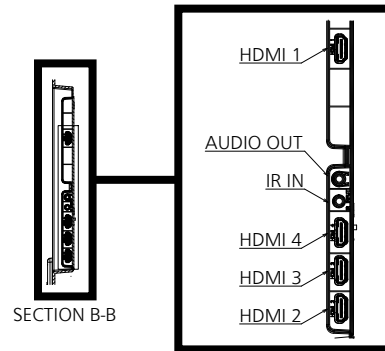

\*1 : Pixel-Repetition signal (dot clock frequency 27.0 MHz) only

\*2 : Following characters are abbreviation of input terminals.

H : HDMI (HDMI 1, 2, 3, 4)  
 Type-C : USB Type-C  
 PC : D-sub RGB

\*3 : Signals with ○ in the Plug and Play-supported signal column are the ones written in EDID (Extended Display Identification Data) of this unit.

For signals without ○ in the Plug and Play-supported signal column, resolutions may not be selected on the PC side even if this unit supports those signals.

Note

- An auto detected signal format may be differently displayed from the actual input signal.
- The i symbols (example 1080i) means Interlaced signal.

● Terminals

View from back

Magnified figure of terminal b

SECTION B-B

Magnified figure of terminal a

Sectional view of terminal a  
(SERIAL / PC / LAN / USB TYPE-C / USB TYPE-A)

Terminal a  
65CQE1W Terminal (Bottom) Units : mm (inch)

	SERIAL / PC	LAN	USB TYPE-C	USB TYPE-A
A	9.3 (0.37)	9.7 (0.38)	4.8 (0.19)	6.6 (0.26)
B	3.7 (0.15)	—	—	—
C	26.8 (1.06)			
D	9.4 (0.37)			
E	65.9 (2.59)			

Sectional view of terminal b  
(HDMI / IR OUT / AUDIO OUT)