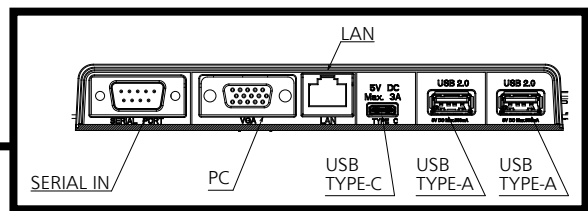

● Terminals

View from back

Magnified figure of terminal b

SECTION B-B

Magnified figure of terminal a

Sectional view of terminal a  
(SERIAL / PC / LAN / USB TYPE-C / USB TYPE-A)

Terminal a  
65CQE1W Terminal (Bottom) Units : mm (inch)

	SERIAL / PC	LAN	USB TYPE-C	USB TYPE-A
A	9.3 (0.37)	9.7 (0.38)	4.8 (0.19)	6.6 (0.26)
B	3.7 (0.15)	—	—	—
C	26.8 (1.06)			
D	9.4 (0.37)			
E	65.9 (2.59)			

Sectional view of terminal b  
(HDMI / IR OUT / AUDIO OUT)