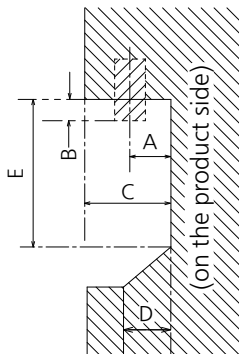

● Terminals

View from back

Magnified figure of terminal b

SECTION B-B

Magnified figure of terminal a

Sectional view of terminal a  
(SERIAL / PC / LAN / USB TYPE-C / USB TYPE-A)

Terminal a  
65CQE1W Terminal (Bottom) Units : mm (inch)

	SERIAL / PC	LAN	USB TYPE-C	USB TYPE-A
A	9.3 (0.37)	9.7 (0.38)	4.8 (0.19)	6.6 (0.26)
B	3.7 (0.15)	—	—	—
C	26.8 (1.06)			
D	9.4 (0.37)			
E	65.9 (2.59)			

Sectional view of terminal b  
(HDMI / IR OUT / AUDIO OUT)