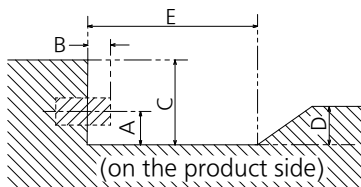

● Terminals

View from back

Magnified figure of terminal b

SECTION B-B

Magnified figure of terminal a

Sectional view of terminal a  
(SERIAL / PC / LAN / USB TYPE-C / USB TYPE-A)

Terminal a  
65CQE1W Terminal (Bottom) Units : mm (inch)

	SERIAL / PC	LAN	USB TYPE-C	USB TYPE-A
A	9.3 (0.37)	9.7 (0.38)	4.8 (0.19)	6.6 (0.26)
B	3.7 (0.15)	—	—	—
C	26.8 (1.06)			
D	9.4 (0.37)			
E	65.9 (2.59)			

Sectional view of terminal b  
(HDMI / IR OUT / AUDIO OUT)