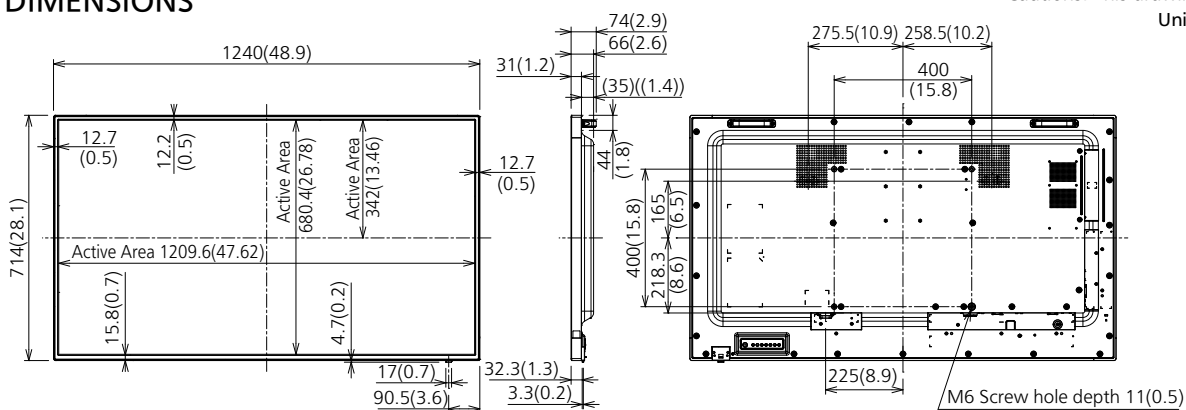

*In case of running for a long time, the moving image is recommended to be displayed. If you display a still picture for an extended period, the image retention might remain on the screen. However, image retention can gradually disappear by displaying a moving images.

REMOTE CONTROL TRANSMITTER

Power Requirements	DC 3 V (2 x AAA Size batteries)
Operating distance	Approx. 7 m (23 ft)*
Weight	Approx. 63 g (2.2 oz) including batteries
Dimensions (W x H x D)	48 x 134 x 20 mm (1.9" x 5.3" x 0.8")

*When operated directly in front of receptor.

DIMENSIONS

Cautions: This drawing is not a scale
Units : mm (inches)