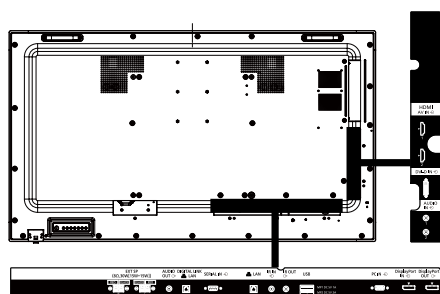

**REMOTE CONTROL TRANSMITTER**

|                        |   |
|------------------------|---|
| Power Requirements     | DC 3 V (2 x AAA Size batteries)           |
| Operating distance     | Approx. 7 m (23 ft)*                      |
| Weight                 | Approx. 63 g (2.2 oz) including batteries |
| Dimensions (W x H x D) | 48 x 134 x 20 mm (1.9" x 5.3" x 0.8")     |

\*When operated directly in front of receptor.

**DIMENSIONS**

Cautions: This drawing is not a scale  
Units : mm (inches)

**CONNECTION TERMINAL**

**STANDARD (CERTIFICATIONS)**

|                       |   |
|-----------------------|---|
| SAFETY REGULATIONS    | UL<br>ANSI / UL 62368-1: 2014 , 2nd Edition<br>UL60950-1, 2nd Edition, 2014-10-14<br>CAN / CSA-C22.2 No. 62368-1-14, 2nd Edition<br>Mexico: NOM |
|                       | CB)<br>IEC 62368-1: 2014 (Second Edition)<br>IEC 60950-1: 2005 (Second Edition) +<br>Am 1: 2009 + Am 2: 2013 BEAB)                              |
|                       | BEAB)<br>EU Deviation<br>(EN62368-1:2014) (Second Edition)<br>(EN60950-1:2006 + A11:2009 + A1:2010 +<br>A12:2011+A2:2013) BEAB approval         |
| RADIATION REGULATIONS | RCM)<br>AS/NZS Deviation<br>(AS/NZS 62368-1:2018 , Second Edition)  |
|                       | FCC)<br>FCC CFR 47, Part 15, Subpart B 2015 Class A<br>ANSI C63.4-2014<br>ICES-003 Issue6: 2016   |
|                       | CE)<br>EN55032: 2012<br>EN55024: 2010, EN55035<br>EN61000-3-2: 2014<br>EN61000-3-3: 2013  |
|                       | RCM)<br>AS / NZS CISPR32:2013<br>RCM Mark   |