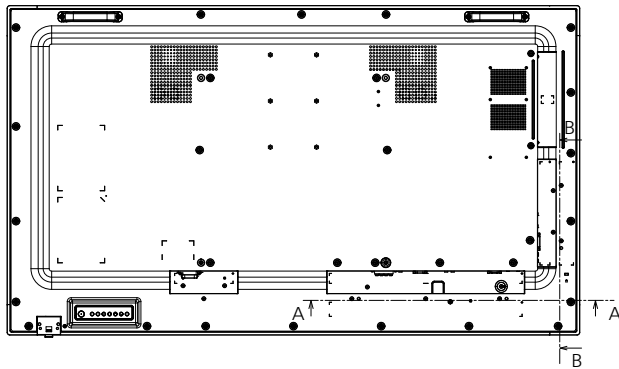

\*3 : Based on VESA CVT-RB (Reduced Blanking) standard

\*4 : YCbCr420 format only supported

\*5 : Signals with ○ in the Plug and Play-supported signal column are the ones written in EDID (Extended Display Identification Data) of this unit.  
For signals without ○ in the Plug and Play-supported signal column, resolutions may not be selected on the PC side even if this unit supports those signals.

**Drawing of terminals**

View from back

Magnified figure of terminal b

Magnified figure of terminal a

**Sectional view of terminal a**

(AUDIO OUT / DIGITAL LINK LAN / SERIAL IN / LAN / IR IN / IR OUT / USB / PC IN / DisplayPort IN / DisplayPort OUT)