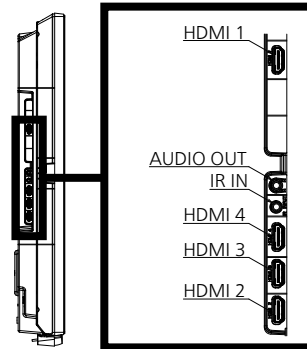

For signals without ○ in the Plug and Play-supported signal column, resolutions may not be selected on the PC side even if this unit supports those signals.

Note

- An auto detected signal format may be differently displayed from the actual input signal.
- The i symbols (example 1080i) means Interlaced signal.

● Terminals

View from back

Magnified figure of terminal b

Magnified figure of terminal a

Terminal a  
43CQE1W Terminal (Bottom) Units : mm (inch)

	SERIAL / PC	LAN	USB TYPE-C	USB TYPE-A
A	9.3 (0.37)	9.7 (0.38)	4.8 (0.19)	6.6 (0.26)
B	3.7 (0.15)	—	—	—
C	26.3 (1.03)			
D	9.4 (0.37)			
E	65.9 (2.59)			