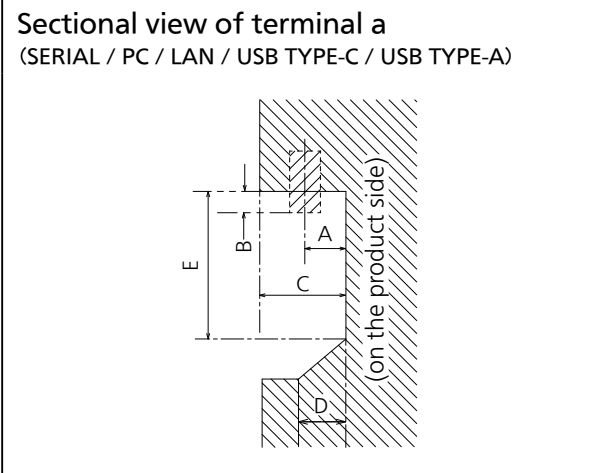

● Terminals

View from back

Magnified figure of terminal b

Magnified figure of terminal a

Terminal a  
43CQE1W Terminal (Bottom) Units : mm (inch)

	SERIAL / PC	LAN	USB TYPE-C	USB TYPE-A
A	9.3 (0.37)	9.7 (0.38)	4.8 (0.19)	6.6 (0.26)
B	3.7 (0.15)	—	—	—
C	26.3 (1.03)			
D	9.4 (0.37)			
E	65.9 (2.59)			