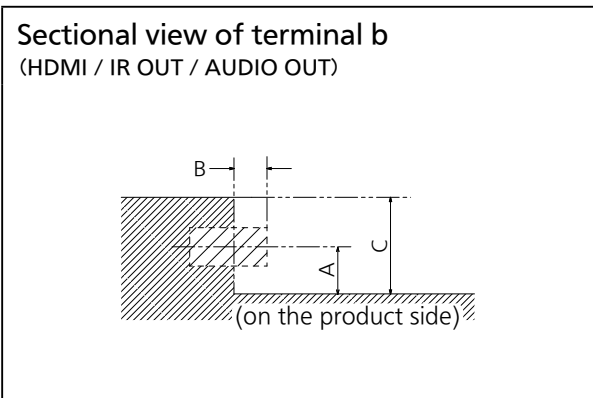

● Terminals

View from back

Magnified figure of terminal b

Magnified figure of terminal a

Terminal a  
43CQE1W Terminal (Bottom) Units : mm (inch)

	SERIAL / PC	LAN	USB TYPE-C	USB TYPE-A
A	9.3 (0.37)	9.7 (0.38)	4.8 (0.19)	6.6 (0.26)
B	3.7 (0.15)	—	—	—
C	26.3 (1.03)			
D	9.4 (0.37)			
E	65.9 (2.59)			