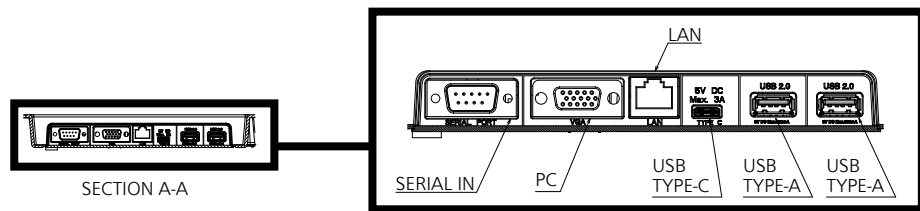

● Terminals

View from back

Magnified figure of terminal b

Magnified figure of terminal a

Terminal a  
43CQE1W Terminal (Bottom) Units : mm (inch)

	SERIAL / PC	LAN	USB TYPE-C	USB TYPE-A
A	9.3 (0.37)	9.7 (0.38)	4.8 (0.19)	6.6 (0.26)
B	3.7 (0.15)	—	—	—
C	26.3 (1.03)			
D	9.4 (0.37)			
E	65.9 (2.59)			