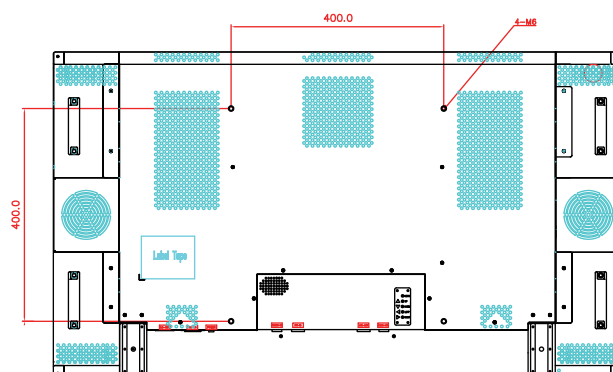

POWER

Power Supply	Internal
Rated Voltage	100 V ~ 240 V, 50 Hz / 60 Hz
Power On Mode	280 W (typ), 390 W (max)
Power Saving Mode	< 1 W
AC Out	< 100 W

MECHANICAL SPECS

Bezel Width (T/B/L/R)	9.9 / 9.9 / 9.9 / 9.9 mm
Cabinet Color	Black
Monitor Dimension (LxHxD, w/o stand)	1069 x 613 x 90 mm
Monitor Weight (set/package)	32 kg / 36 kg
VESA Mounting (dimension)	400 x 400 mm
Orientation	Portrait / Landscape

USER INTERFACE

Language	English
Daisy Chain	DVI, RS-232
Proof of Image Retention	Yes
Dimming Control (DCR)	Yes
Built-in Video Wall Support	Up to 15x15
ID Setting for Daisy Chain	Yes
On/Off Scheduling	Yes
Ambient Light Sensor	Yes
Total Turn-on time	Yes
Internal Temperature Sensor	Yes
Network Control	RS-232, RJ45
OSD Menu Rotation	Yes
Carrying Handles	Yes

I/O PORTS

DVI-D	In (x1): 640x480, 720x480, 800x600, 1024x768, 1280x720, 1280x768, 1360x768, 1920x1080, Out (x1)
RS-232	In (x1), Out (x1)
RJ-45	In (x1)

ACCESSORIES

Remote Control	Yes
Users Guide / Driver CD-ROM	Yes
Video Cable	DVI
Power Cable	Yes
RJ-45 Cable	Yes

ENVIRONMENT

Operating Temperature	0° C ~ 45° C
Storage Temperature	-20° C ~ 60° C
Humidity	10% ~ 80% RH Non-condensing

CERTIFICATION

CE / FCC / ROHS	

All specifications subject to change without notice.

For More Information, Contact DynaScan:

Tel: +1 949-421-0348, +1 866-508-4848

Email: info@dynascanusa.com

Online: www.dynascanusa.com