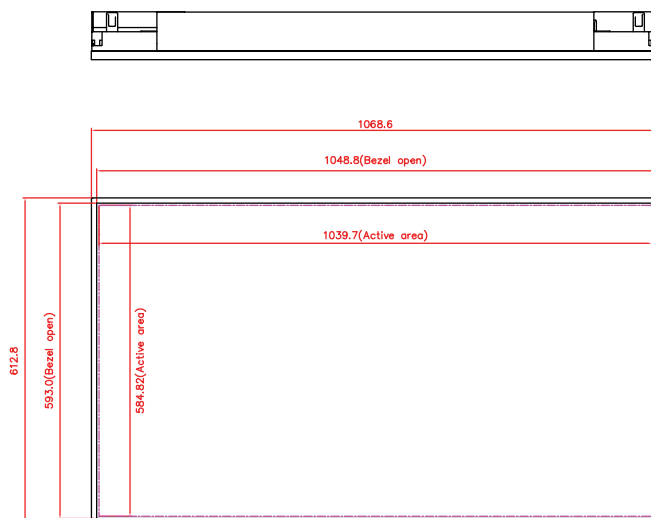

POWER

Power Supply	Internal
Rated Voltage	100 V ~ 240 V, 50 Hz / 60 Hz
Power On Mode	280 W (typ), 390 W (max)
Power Saving Mode	< 1 W
AC Out	< 100 W

MECHANICAL SPECS

Bezel Width (T/B/L/R)	9.9 / 9.9 / 9.9 / 9.9 mm
Cabinet Color	Black
Monitor Dimension (LxHxD, w/o stand)	1069 x 613 x 90 mm
Monitor Weight (set/package)	32 kg / 36 kg
VESA Mounting (dimension)	400 x 400 mm
Orientation	Portrait / Landscape

USER INTERFACE

Language	English
Daisy Chain	DVI, RS-232
Proof of Image Retention	Yes
Dimming Control (DCR)	Yes
Built-in Video Wall Support	Up to 15x15
ID Setting for Daisy Chain	Yes
On/Off Scheduling	Yes
Ambient Light Sensor	Yes
Total Turn-on time	Yes
Internal Temperature Sensor	Yes
Network Control	RS-232, RJ45
OSD Menu Rotation	Yes
Carrying Handles	Yes

I/O PORTS

DVI-D	In (x1): 640x480, 720x480, 800x600, 1024x768, 1280x720, 1280x768, 1360x768, 1920x1080, Out (x1)
RS-232	In (x1), Out (x1)
RJ-45	In (x1)

ACCESSORIES

Remote Control	Yes
Users Guide / Driver CD-ROM	Yes
Video Cable	DVI
Power Cable	Yes
RJ-45 Cable	Yes

ENVIRONMENT

Operating Temperature	0° C ~ 45° C
Storage Temperature	-20° C ~ 60° C
Humidity	10% ~ 80% RH Non-condensing

CERTIFICATION

CE / FCC / ROHS	

All specifications subject to change without notice.

For More Information, Contact DynaScan:

Tel: +1 949-421-0348, +1 866-508-4848

Email: info@dynascanusa.com

Online: www.dynascanusa.com