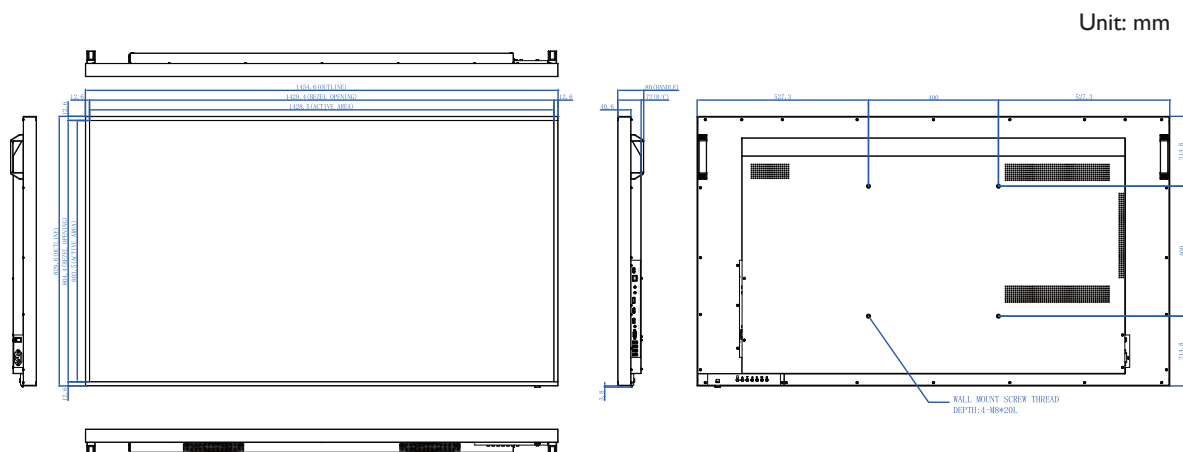

Specifications

Panel	Screen Size	65"		
	Resolution	3840 × 2160		
	Brightness (Typ.)	500		
	Contrast Ratio (Typ.)	1200 : 1		
	Viewing Angle (H/V)	178 / 178		
	Response Time (G-t-G)	8 ms		
	Backlight Life (hrs)	50,000		
	Panel Surface	Anti-Glare		
	Operating Hours	24 / 7		
	Orientation	Landscape / Portrait		
Power	Type	Internal		
	Power Supply	100V~240V, 50 Hz / 60 Hz		
	Power Consumption	Maximum (W/h)	270W	
		Typical (W/h)	225W	
		Standby Mode (W/h)	≤0.5W	
		Off Mode (W/h)	0W	
AC Power Switch	Yes			
Wake up	HDMI / VGA / DP			
Environment	Operation Temperature	0°C ~ 40°C		
	Operating Humidity	20% ~ 80% RH non-condensing		
Connectivity	Input	VGA	x 1	
		HDMI	HDMI 2.0 x 2	
		Display Port	DP 1.2 x 1	
		Audio Input	x 1 (3.5 mm)	
		Audio Output	x 1 (3.5 mm)	
	USB	USB 3.0 x 2 / USB 2.0 x 2		
	RS232	Yes		
	RJ45	Yes		
Remote Controller	Yes			
Audio	Internal Speaker	10W x 2		
Mechanical	Dimensions (mm)	Screen	1454.6 × 829.6 × 72.0	
		Package	1660 × 1045 × 245	
	Weight (kg)	Screen	35,5	
		Package	48	
	Bezel Width (mm)	12,6		
Wall Mounting (VESA) (Screw Type /Max. Length)	400 × 400 mm M8 × 20L			

Dimension (mm)

BenQ Europe B.V.

Meerenakkerweg 1-17
5652 AR Eindhoven
The Netherlands
Tel: +31 88 8889200

business-display.benq.eu

© 2019 BenQ Corp. Specifications may vary by region, please visit your local stores for details. Actual product's features and specifications are subject to change without notice. This material may include corporate names and trademarks of third parties which are the properties of the third parties respectively.

BENQ