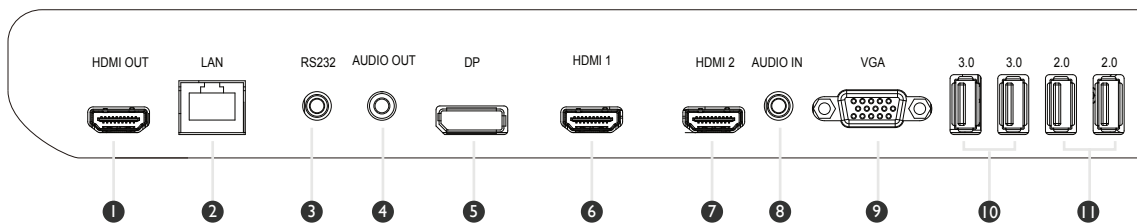

Input and Output Terminals

- ❶ HDMI output
- ❷ LAN 10 / 100
- ❸ RS232

- ❹ Audio output
- ❺ DP
- ❻ HDMI 1

- ❼ HDMI 2
- ❽ Audio input
- ❾ VGA

- ❿ USB 3.0 x 2
- ⓫ USB 2.0 x 2

SL6502K
65" Smart Signage

BenQ