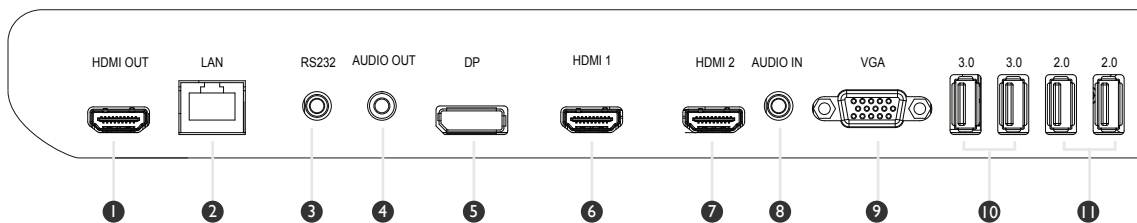

Input and Output Terminals

- ❶ HDMI output
- ❷ LAN 10 / 100
- ❸ RS232

- ❹ Audio output
- ❺ DP
- ❻ HDMI 1

- ❼ HDMI 2
- ❽ Audio input
- ❾ VGA

- ❿ USB 3.0 x 2
- ⓫ USB 2.0 x 2

SL5502K
55" Smart Signage

BenQ