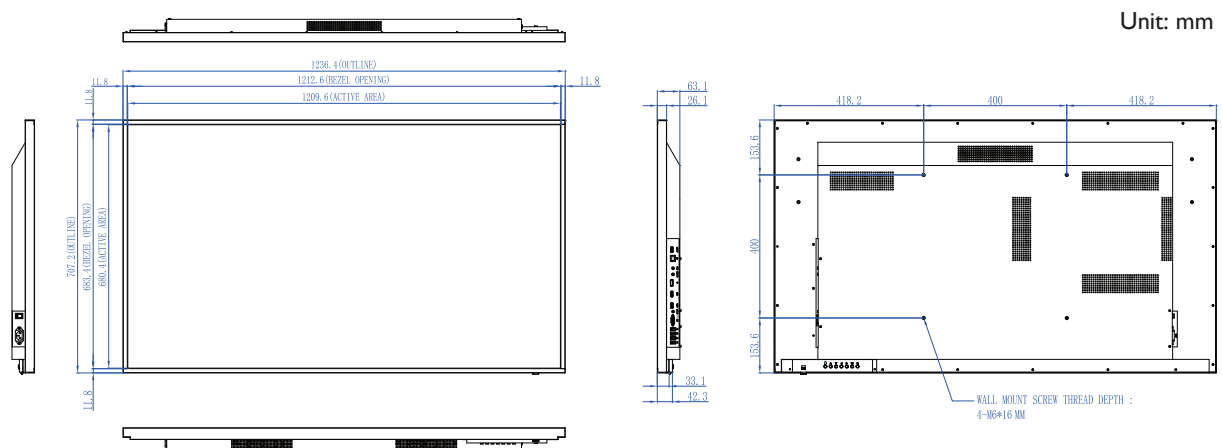

Specifications

Panel	Screen Size	55"		
	Resolution	3840 × 2160		
	Brightness (Typ.)	500 nits		
	Contrast Ratio (Typ.)	1200 : 1		
	Viewing Angle (H/V)	178 / 178		
	Response Time (G-t-G)	8 ms		
	Backlight Life (hrs)	50,000		
	Panel Surface	Anti-Glare		
	Operating Hours	24 / 7		
	Orientation	Landscape / Portrait		
Power	Type	Internal		
	Power Supply	100V~240V, 50 Hz / 60 Hz		
	Power Consumption	Maximum (W/h)	148W	
		Typical (W/h)	85.6W	
		Standby Mode (W/h)	<0.5W	
		Off Mode (W/h)	0W	
AC Power Switch	Yes			
Wake up	HDMI / VGA / DP			
Environment	Operation Temperature	0°C ~ 40°C		
	Operating Humidity	20% ~ 80% RH non-condensing		
Connectivity	Input	VGA	x 1	
		HDMI	HDMI 2.0 × 2	
		Display Port	DP 1.2 × 1	
		Audio Input	x 1 (3.5 mm)	
		Output	HDMI	HDMI 2.0 × 1
	Audio Output	x 1 (3.5 mm)		
	USB	USB 3.0 × 2 / USB 2.0 × 2		
	RS232	Yes		
	RJ45	Yes		
Remote Controller	Yes			
Audio	Internal Speaker	10W × 2		
Mechanical	Dimensions (mm)	Screen	1236.4 × 707.2 × 63.1	
		Package	1364 × 824 × 154	
	Weight (kg)	Screen	26.4	
		Package	31.4	
	Bezel Width (mm)	11.8		
Wall Mounting (VESA) (Screw Type /Max. Length)	400 × 400 mm M6 × 14 mm			

Dimension (mm)

BenQ Europe B.V.

Meerenakkerweg 1-17
5652 AR Eindhoven
The Netherlands
Tel: +31 88 8889200

business-display.benq.eu

© 2020 BenQ Corp. Specifications may vary by region, please visit your local stores for details. Actual product's features and specifications are subject to change without notice. This material may include corporate names and trademarks of third parties which are the properties of the third parties respectively.

BENQ