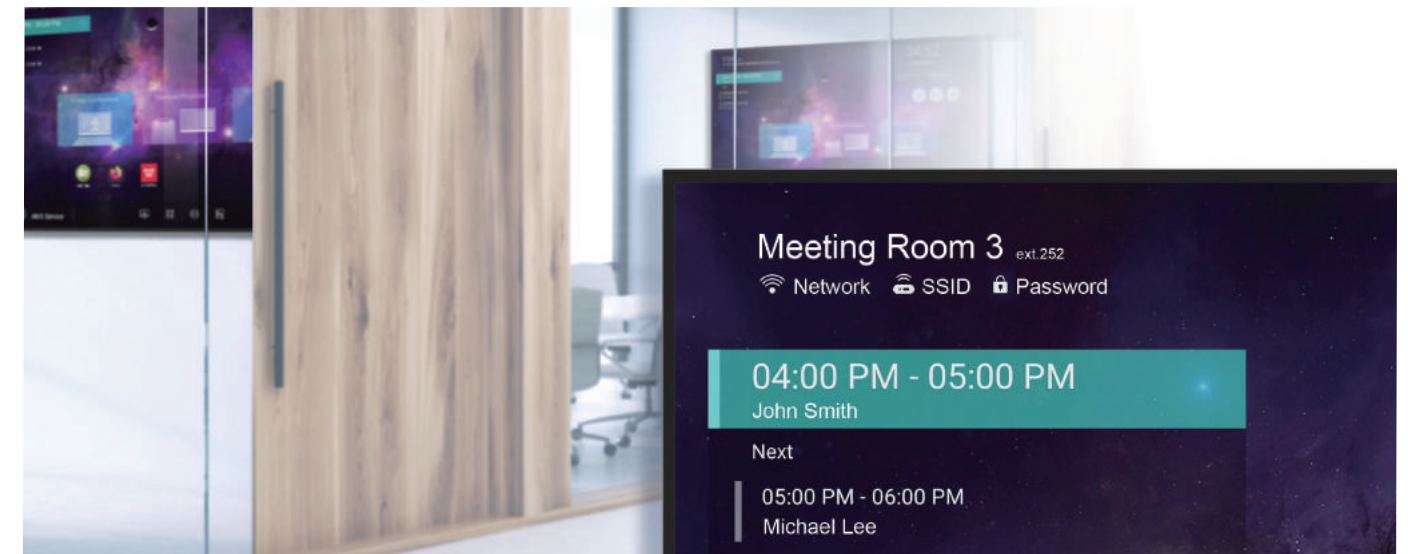

Get hands on with work

Teams can add notes and media on the EZWrite whiteboard via their own devices for better collaboration.

Versatile video conferencing that meets all your needs

The CS and its OPS slot-in computer pair perfectly with popular video conferencing solutions such as Zoom Rooms, Microsoft Teams, Google Meet, Cisco Webex, and LogMeIn GoToMeeting. You can also load the pre-installed TeamViewer Meeting for instant video conferencing.

DVY22 smart 4K camera for midsize meeting rooms

DVY23 20x zoom PTZ camera for large conference rooms

Informed and always ready

Rooms? Announcements? We've got you covered. The CS series has integrated solutions that let you reserve rooms in advance and keep teams up to speed.

Book rooms with ease

Reserve displays via MeetingRoom365 while simultaneously sending out meeting invites.*The widget keeps everyone up to date about upcoming meetings and room schedules.

*You can use MeetingRoom365 with Microsoft Outlook, Microsoft Office 365, Microsoft Exchange, and Google Workspace.