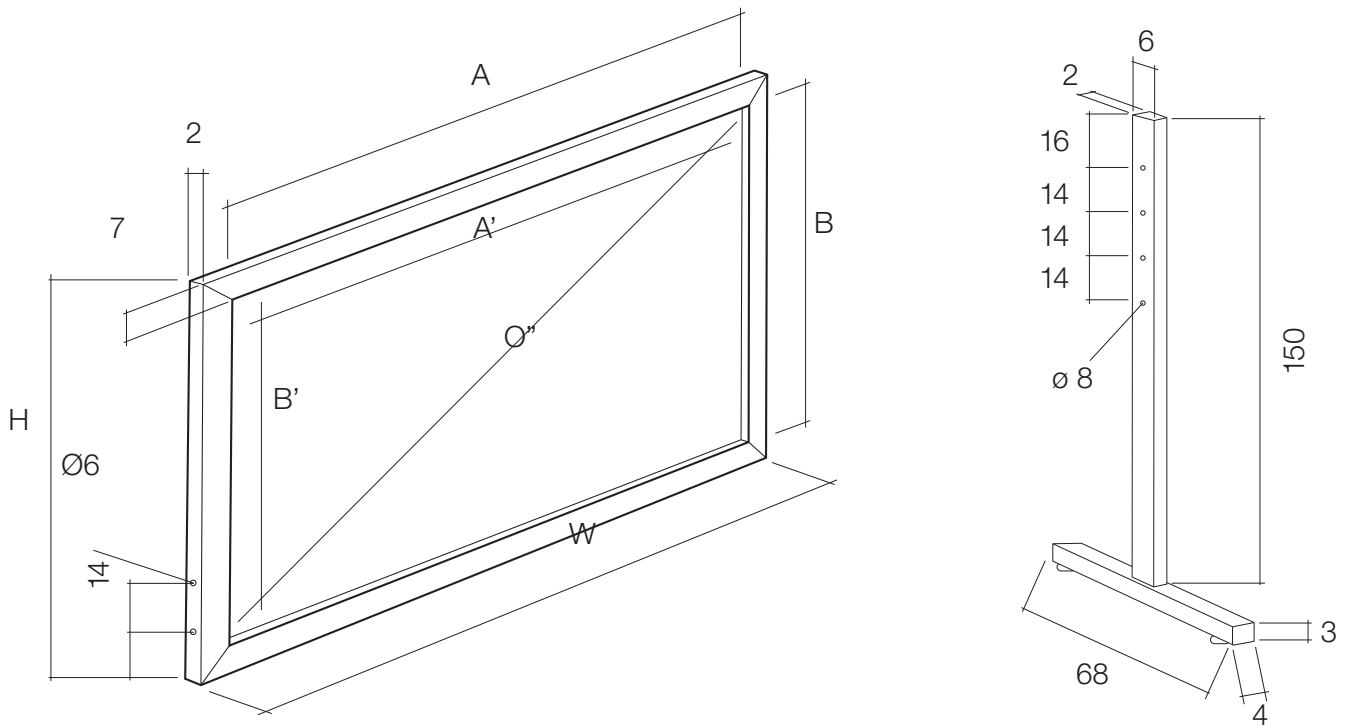

CUSTOM VERSIONS

Also available CORI 3D with silver fabric.