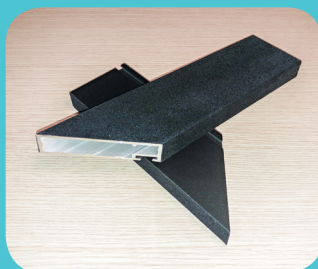

CORI Velvet Frame