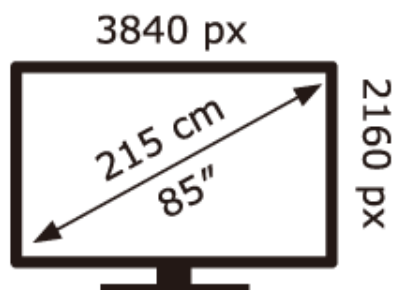

ENERGY

SONY[®]

K-85XR90

99 kWh/1000h

ABCDEF**G**

160 kWh/1000h

2019/2013