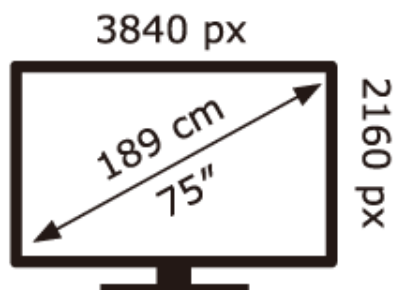

ENERGY

SONY[®]

K-75XR90

83 kWh/1000h

ABCDEF**G**

143 kWh/1000h

2019/2013