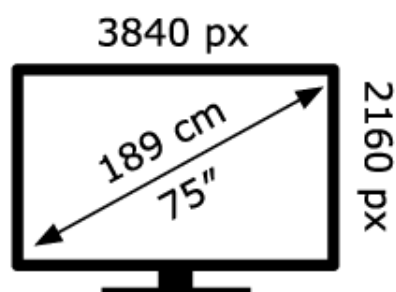

ENERGY

SONY®

K-75XR70

79 kWh/1000h

ABCDE **FG**

124 kWh/1000h

2019/2013