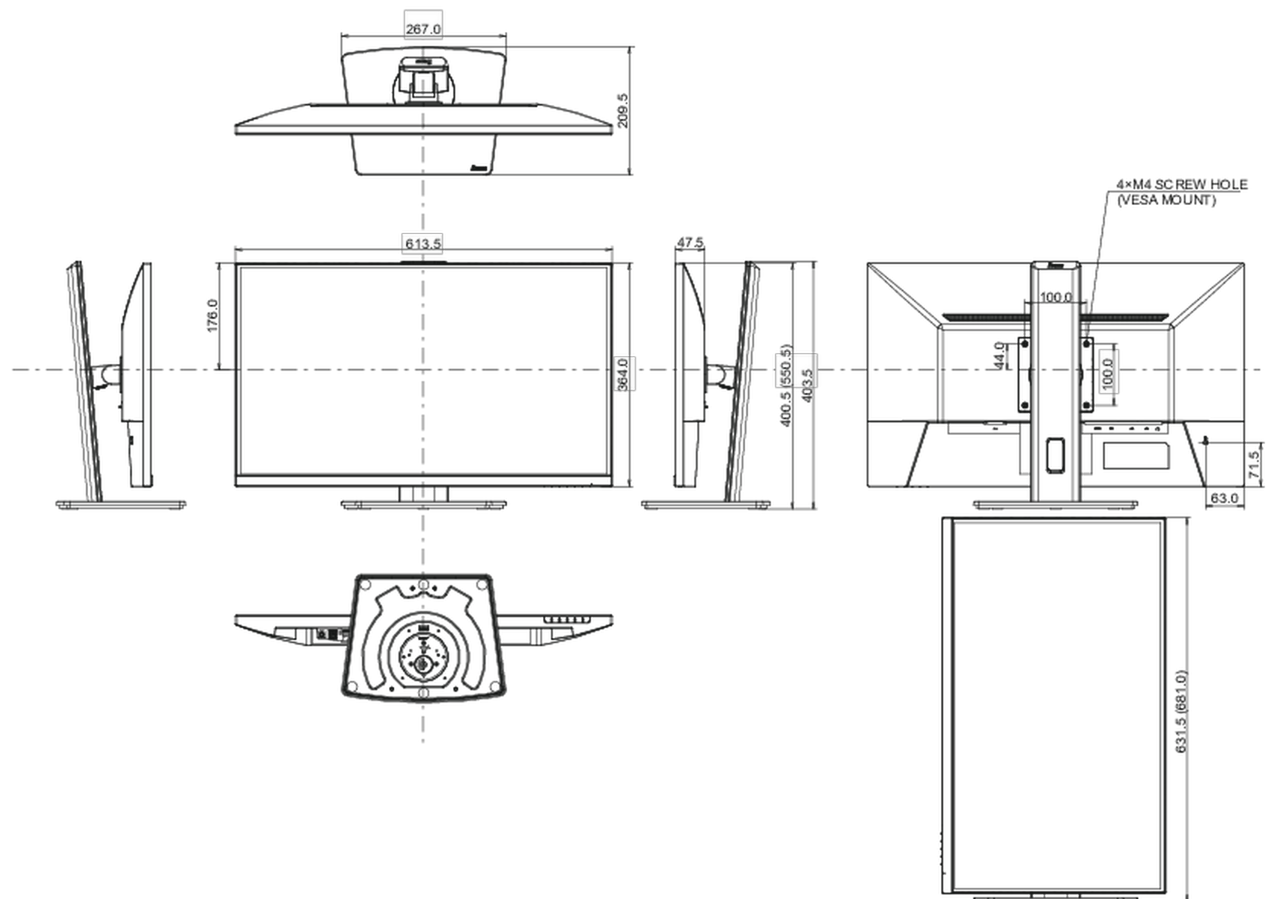

Cable management system

yes

05 ACCESSORIES INCLUDED

Cables

power, USB, HDMI, DP

Other

quick start guide, safety guide

06 POWER MANAGEMENT

Power supply unit

internal

Power supply

AC 100 - 240V, 50/60Hz

Power usage

22W typical, 0.5W stand by, 0.3W off mode

07 SUSTAINABILITY

Regulations

TCO Certified, CE, TÜV-Bauart, EAC, VCCI-B, PSE, RoHS support, ErP, WEEE, REACH, UKCA

Energy efficiency class (Regulation (EU) 2017/1369)

E

REACH SVHC

above 0.1%: Lead

08 DIMENSIONS / WEIGHT

Product dimensions W x H x D

613.5 x 400.5 (550.5) x 209.5mm

Box dimensions W x H x D

691 x 447 x 142mm

Weight (without box)

5.7kg

Weight (with box)

7.3kg

EAN code

4948570123087