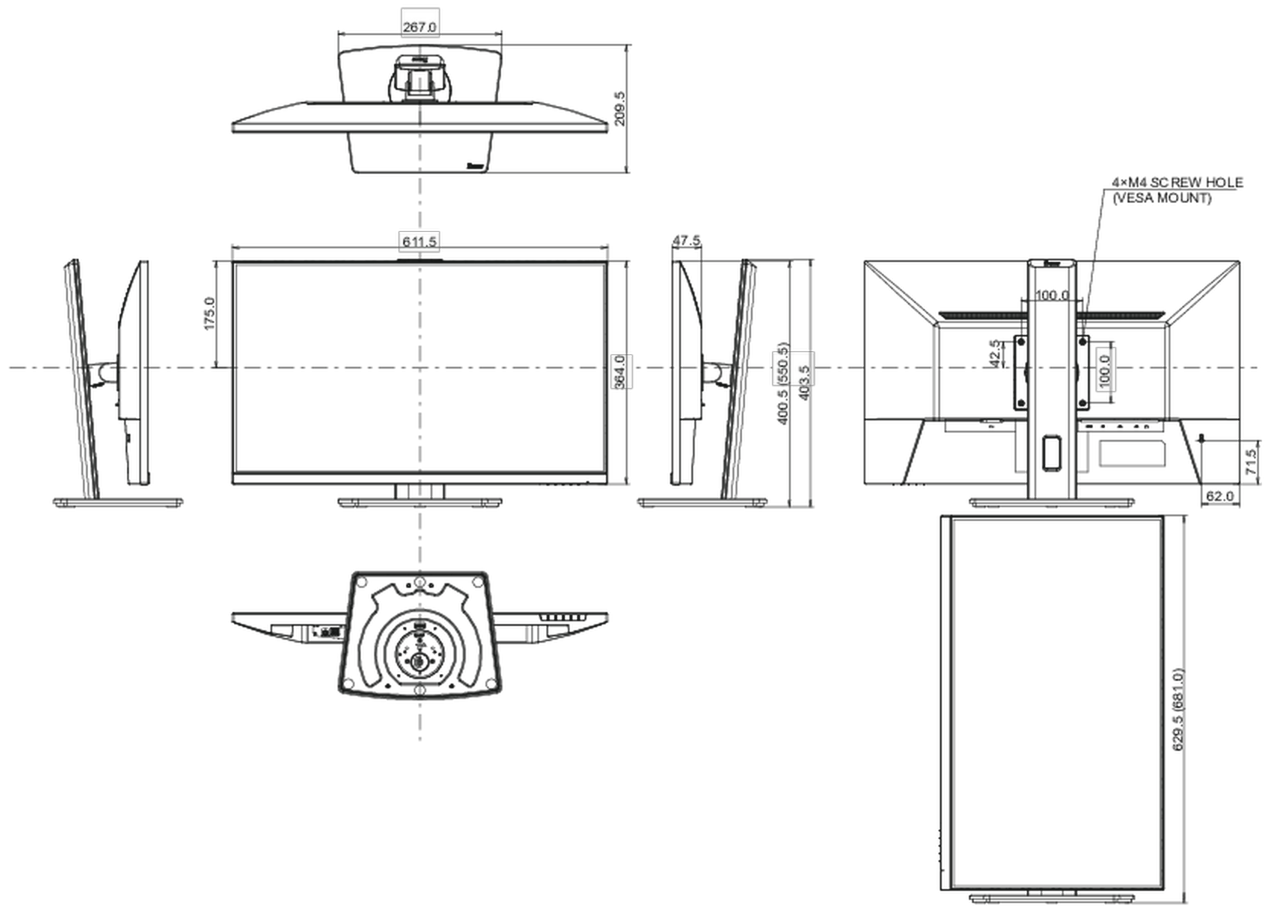

01 DISPLAY CHARACTERISTICS

Design	3-side borderless
Diagonal	27", 68.6cm
Panel	IPS panel technology LED, matte finish
Native resolution	1920 x 1080 @100Hz (2.1 megapixel Full HD)
Aspect ratio	16:9
Panel brightness	250 cd/m ²
Static contrast	1000:1
Advanced contrast	80M:1
Response time (MPRT)	1ms
Viewing zone	horizontal/vertical: 178°/178°, right/left: 89°/89°, up/down: 89°/89°
Colour support	16.7mIn (sRGB: 96%; NTSC: 72%)
Horizontal Sync	30 - 110kHz
Viewable area W x H	597.9 x 336.3mm, 23.5 x 13.2"
Pixel pitch	0.311mm
Colour	matte, black

04 MECHANICAL

Display position adjustments	height, swivel, tilt, pivot (rotation both sides)
Height adjustment	150mm
Rotation (PIVOT function)	90°
Swivel stand	90°; 45° left; 45° right
Tilt angle	23° up; 5° down
VESA mounting	100 x 100mm

08 DIMENSIONS / WEIGHT

Product dimensions W x H x D	611.5 x 400.5 (550.5) x 209.5mm
Box dimensions W x H x D	691 x 447 x 142mm
Weight (without box)	5.4kg
Weight (with box)	6.5kg
EAN code	4948570123063

All trademarks and registered trademarks acknowledged. E & O E. Specification subject to change without notice. All LCD's comply with ISO-9241-307:2008 in connection with pixel defects.