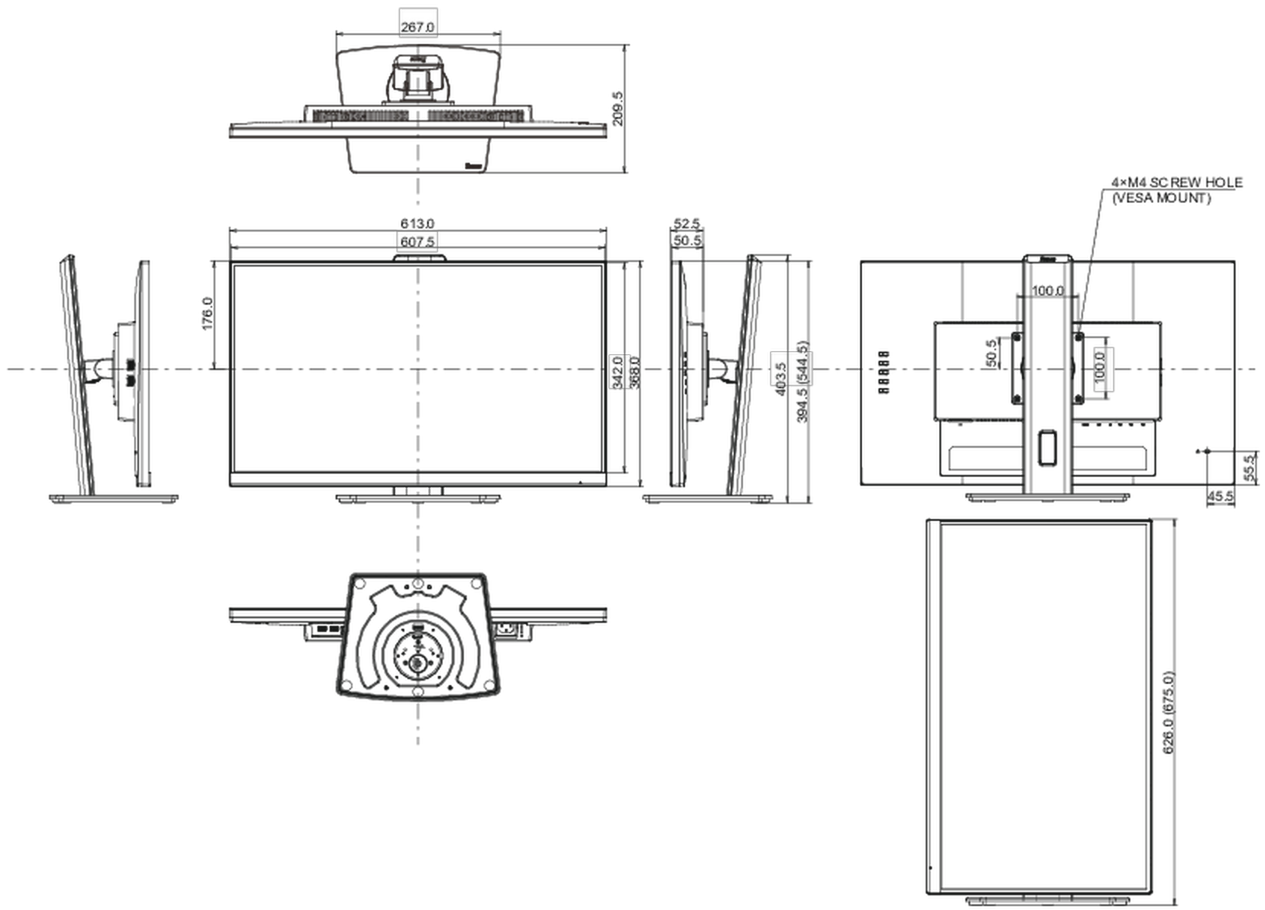

04 MECHANICAL

Display position adjustments	height, swivel, tilt, pivot (rotation both sides)
Height adjustment	150mm
Rotation (PIVOT function)	90°
Swivel stand	90°; 45° left; 45° right
Tilt angle	22° up; 5° down
VESA mounting	100 x 100mm

Energy efficiency class (Regulation (EU) 2017/1369)	F
---	---

REACH SVHC	above 0.1%: Lead
------------	------------------

08 DIMENSIONS / WEIGHT

Product dimensions W x H x D	613.5 x 394 (544.5) x 209.5mm
------------------------------	-------------------------------

Box dimensions W x H x D	690 x 455 x 168mm
--------------------------	-------------------

Weight (without box)	6.1kg
----------------------	-------

Weight (with box)	7.9kg
-------------------	-------

EAN code	4948570123384
----------	---------------