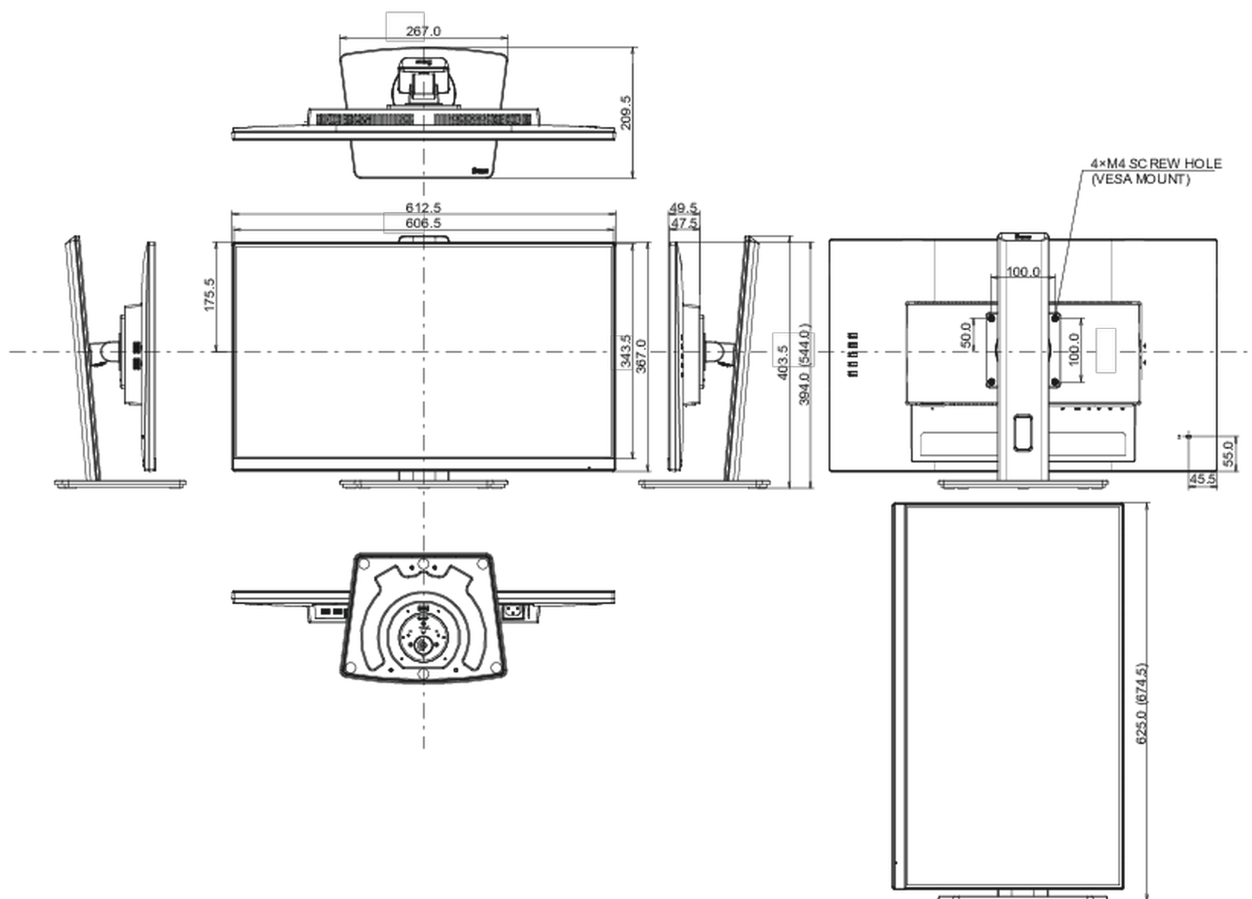

Cable management system

yes

05 ACCESSORIES INCLUDED

Cables

power, USB, HDMI, DP

Other

quick start guide, safety guide

06 POWER MANAGEMENT

Power supply unit

internal

Power supply

AC 100 - 240V, 50/60Hz

Power usage

17W typical, 0.5W stand by, 0.3W off mode

07 SUSTAINABILITY

Regulations

TCO Certified, CE, TÜV-Bauart, EAC, VCCI-B, PSE, RoHS support, ErP, WEEE, REACH, UKCA

Energy efficiency class (Regulation (EU) 2017/1369)

E

REACH SVHC

above 0.1%: Lead

08 DIMENSIONS / WEIGHT

Product dimensions W x H x D

612.5 x 394 (544) x 209.5mm

Box dimensions W x H x D

690 x 455 x 168mm

Weight (without box)

5.7kg

EAN code

4948570122592