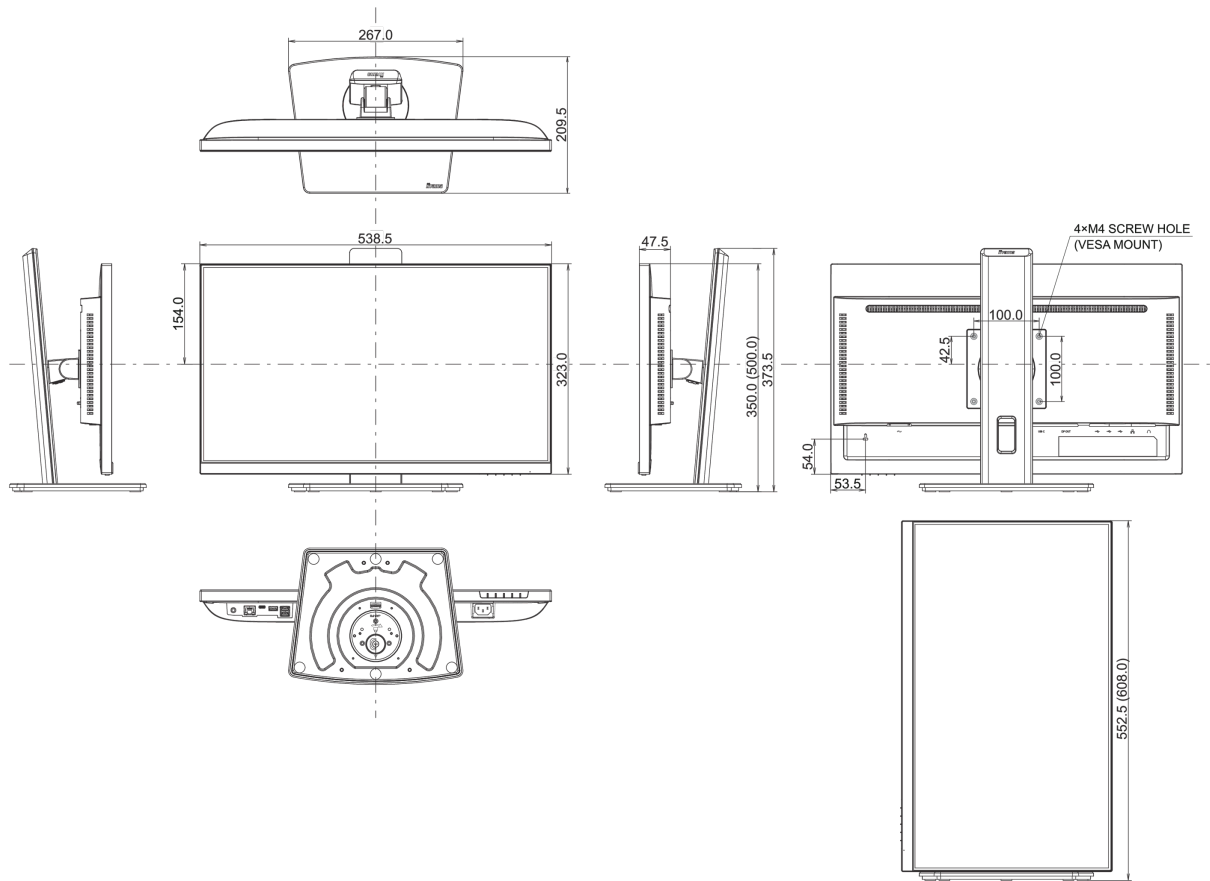

## 04 MECHANICAL

<b>Display position adjustments</b>	height, swivel, tilt, pivot (rotation both sides)
<b>Height adjustment</b>	150mm

Rotation (PIVOT function)	90°
Swivel stand	90°; 45 ° left; 45° right
Tilt angle	23° up; 5° down
VESA mounting	100 x 100mm
Cable management system	yes

## 08 DIMENSIONS / WEIGHT

Product dimensions W x H x D	538.5 x 350 (500) x 209.5mm
Box dimensions W x H x D	685 x 405 x 126mm
Weight (without box)	5.3kg
Weight (with box)	7.4kg
EAN code	4948570123209

All trademarks and registered trademarks acknowledged. E & O E. Specification subject to change without notice. All LCD's comply with ISO-9241-307:2008 in connection with pixel defects.