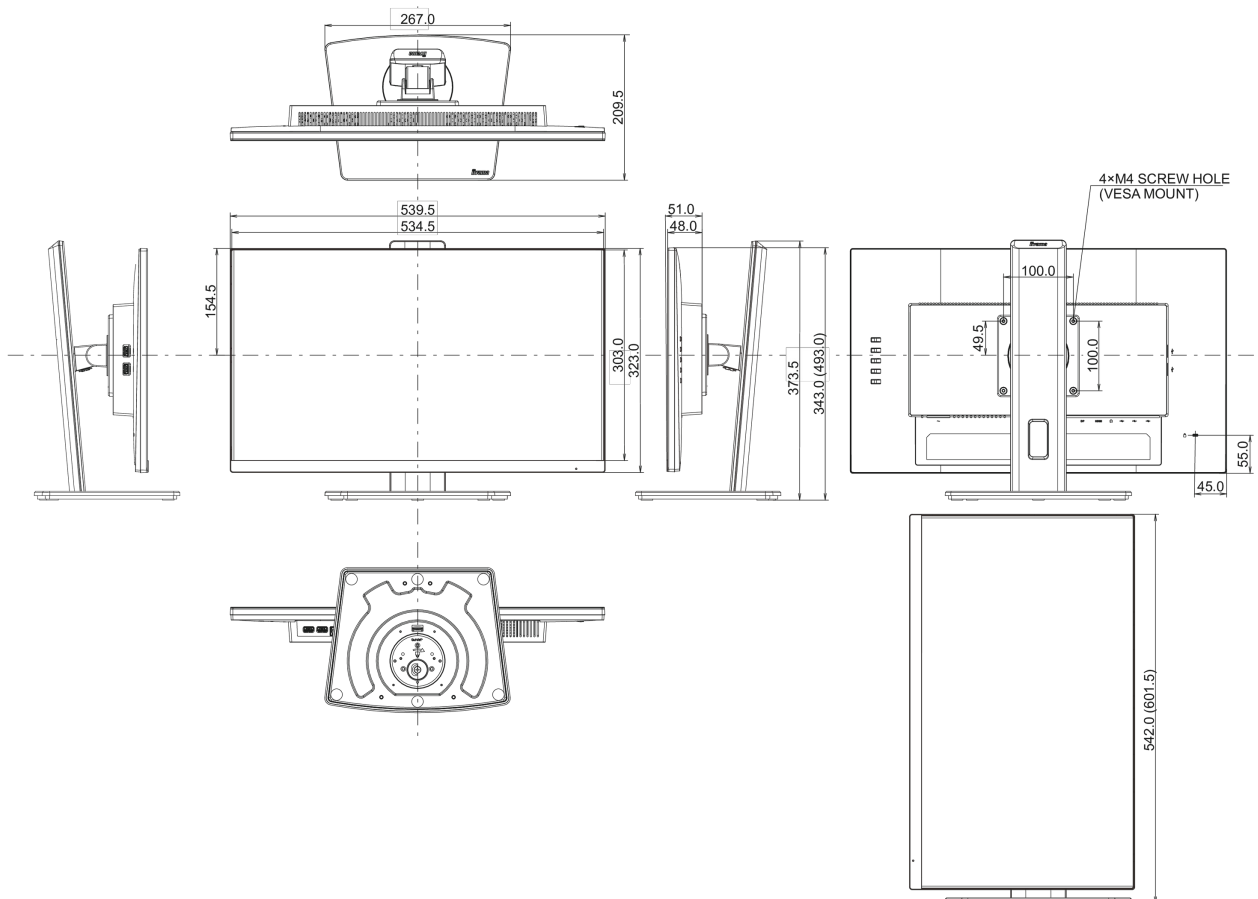

Cable management system

yes

05 ACCESSORIES INCLUDED

Cables

power, USB, HDMI, DP

Other

quick start guide, safety guide

06 POWER MANAGEMENT

Power supply unit

internal

Power supply

AC 100 - 240V, 50/60Hz

Power usage

15W typical, 0.5W stand by, 0.3W off mode

07 SUSTAINABILITY

Regulations

TCO Certified, CE, TÜV-Bauart, EAC, VCCI-B, PSE, RoHS support, ErP, WEEE, REACH, UKCA

REACH SVHC

above 0.1%: Lead

08 DIMENSIONS / WEIGHT

Product dimensions W x H x D

539.5 x 343 (493) x 209.5mm

Box dimensions W x H x D

610 x 398 x 159mm

Weight (without box)

4.9kg

EAN code

4948570123346