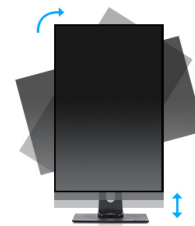

**22.5” 1920 x 1200 monitor featuring IPS panel technology and a height adjustable stand**

The demanding data and application-heavy world needs a display that creates a more productive work place. With 1920 x 1200 resolution, the XUB2395WSU offers 11% more height with the same width as a Full HD display, which works much better for spreadsheets, word documents and browsing the Internet. The height adjustable stand with PIVOT function allows you to easily adjust the monitor position to your preferences and the IPS panel technology assures accurate and consistent colour reproduction with wide viewing angles.

**IPS**

IPS displays are best known for wide viewing angles and natural, highly accurate colours. They are especially suited for colour-critical applications.

**HAS (150mm) + PIVOT**

With a height adjustable stand you will create an ergonomic work posture and position that meets all health and safety requirements. This will not only prevent any health issues but will also increase your productivity. The pivot function allows the screen to rotate from landscape to portrait orientation. This functionality can be useful if the application requires more height than width.

## 01 DISPLAY CHARACTERISTICS

Design	3-side borderless
Diagonal	22.5", 57cm
Panel	IPS LED, matte finish
Native resolution	1920 x 1200 (2.3 megapixel WUXGA)
Aspect ratio	16:10
Panel brightness	250 cd/m <sup>2</sup>
Static contrast	1000:1
Advanced contrast	5M:1
Response time (GTG)	4ms
Viewing zone	horizontal/vertical: 178°/178°, right/left: 89°/89°, up/down: 89°/89°
Colour support	16.7mIn (sRGB: 99%, NTSC: 72%)
Horizontal Sync	48 - 75kHz
Viewable area W x H	488.2 x 297.2mm, 19.2 x 11.7"
Pixel pitch	0.254x0.248mm
Colour	matte, black