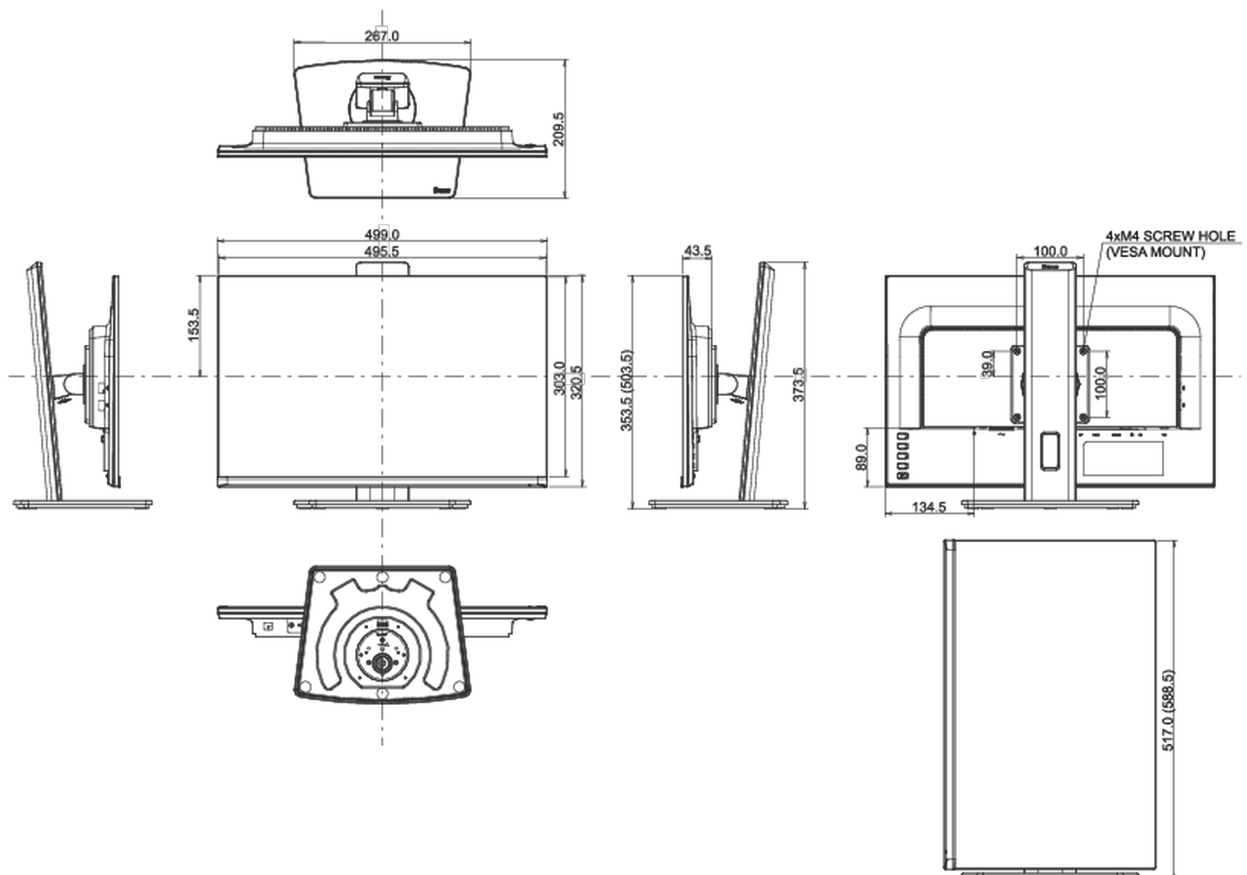

Cable management system

yes

05 ACCESSORIES INCLUDED

Cables

power, USB, DP

Other

quick start guide, safety guide

06 POWER MANAGEMENT

Power supply unit

internal

Power supply

AC 100 - 240V, 50/60Hz

Power usage

24W typical, 0.5W stand by, 0.3W off mode

07 SUSTAINABILITY

Regulations

TCO Certified, CE, TÜV-Bauart, EAC, VCCI-B, PSE, RoHS support, ErP, WEEE, REACH, UKCA

Energy efficiency class (Regulation (EU) 2017/1369)

E

REACH SVHC

above 0.1%: Lead

08 DIMENSIONS / WEIGHT

Product dimensions W x H x D

499 x 353 (503.5) x 209.5mm

Weight (without box)

4.5kg

Weight (with box)

6kg

EAN code

4948570121458