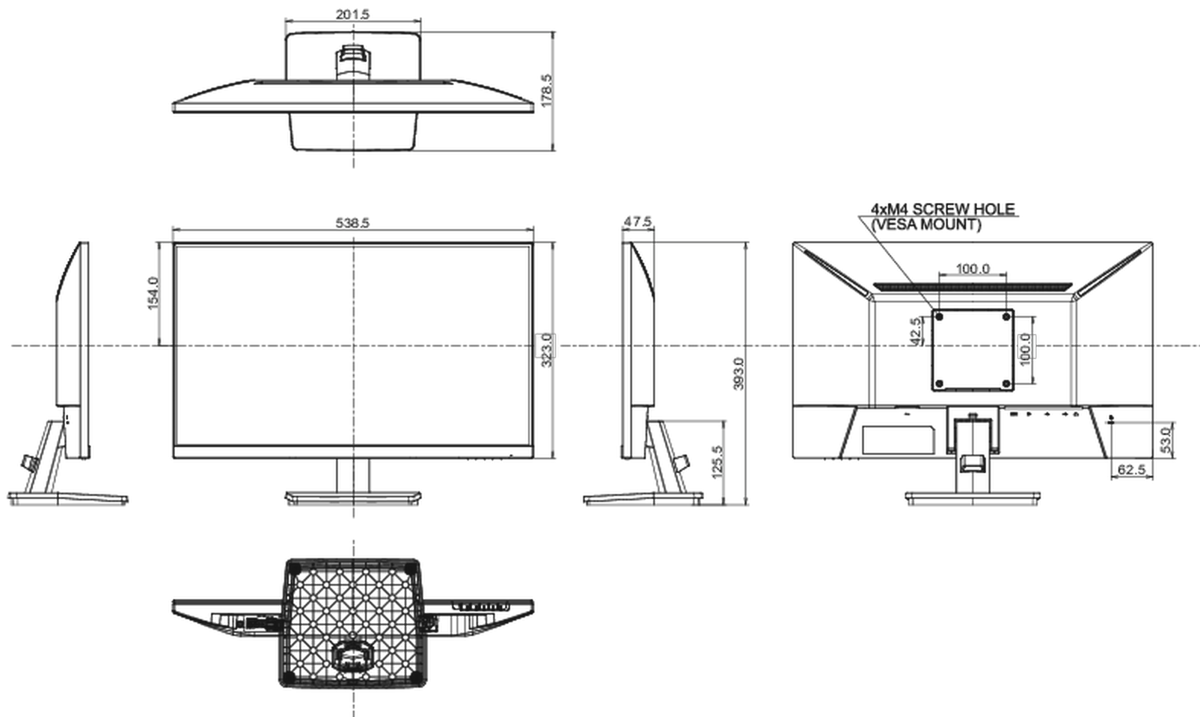

01 DISPLAY CHARACTERISTICS

Design	3-side borderless
Diagonal	23.8", 60.5cm
Panel	IPS panel technology LED, matte finish
Native resolution	1920 x 1080 @100Hz (2.1 megapixel Full HD)
Aspect ratio	16:9
Panel brightness	250 cd/m ²
Static contrast	1000:1
Advanced contrast	80M:1
Response time (MPRT)	1ms
Viewing zone	horizontal/vertical: 178°/178°, right/left: 89°/89°, up/down: 89°/89°
Colour support	16.7mIn (sRGB: 96%; NTSC: 72%)
Horizontal Sync	30 - 110kHz
Viewable area W x H	527 x 296.5mm, 20.8 x 11.7"
Pixel pitch	0.275mm
Colour	matte, black

04 MECHANICAL

Display position adjustments	tilt
Tilt angle	22° up; 4° down
VESA mounting	100 x 100mm
Cable management system	yes

05 ACCESSORIES INCLUDED

Cables	power, USB, HDMI
Other	quick start guide, safety guide

08 DIMENSIONS / WEIGHT

Product dimensions W x H x D	538.5 x 393 x 178.5mm
Box dimensions W x H x D	615 x 405 x 126mm
Weight (without box)	3.0kg
Weight (with box)	4.2kg
EAN code	4948570123032

All trademarks and registered trademarks acknowledged. E & O E. Specification subject to change without notice. All LCD's comply with ISO-9241-307:2008 in connection with pixel defects.