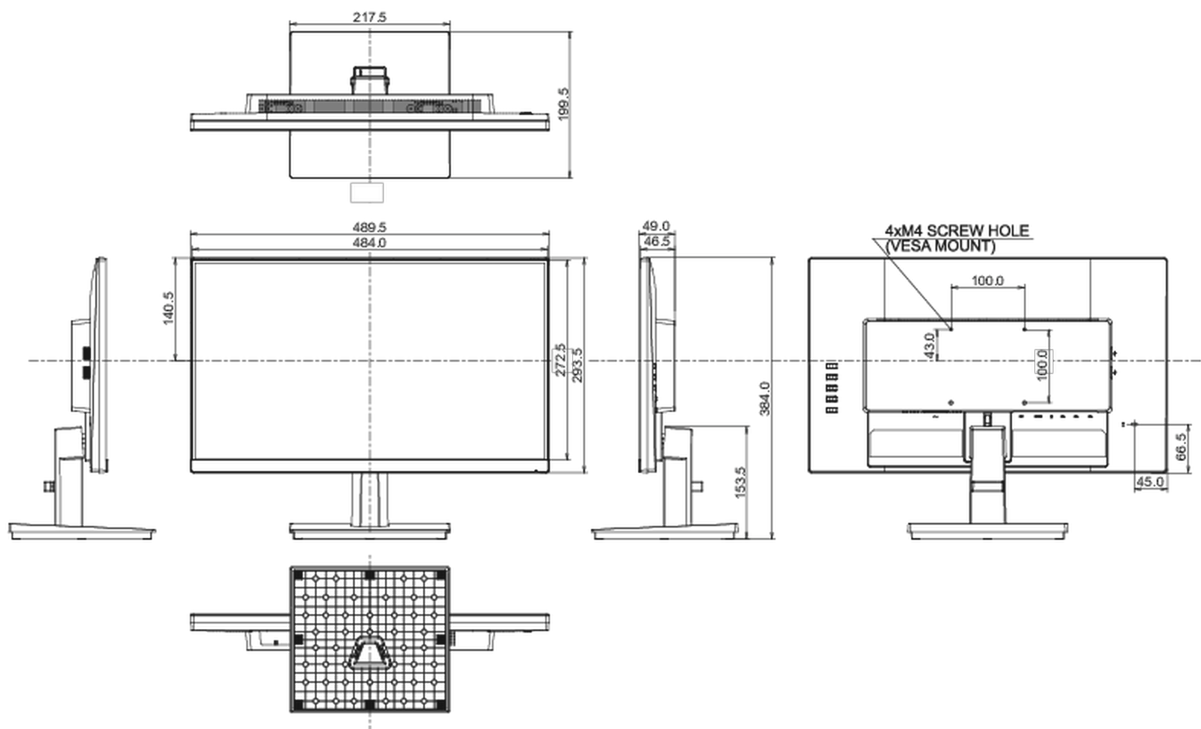

## 04 MECHANICAL

Display position adjustments	tilt
Tilt angle	21.5° up; 3.5° down
VESA mounting	100 x 100mm
Cable management system	yes

## 08 DIMENSIONS / WEIGHT

Product dimensions W x H x D 489.5 x 384 x 199.5mm

Box dimensions W x H x D 581 x 420 x 131mm

Weight (without box) 3.0kg

Weight (with box) 4.5kg

EAN code 4948570122561

All trademarks and registered trademarks acknowledged. E & O E. Specification subject to change without notice. All LCD's comply with ISO-9241-307:2008 in connection with pixel defects.