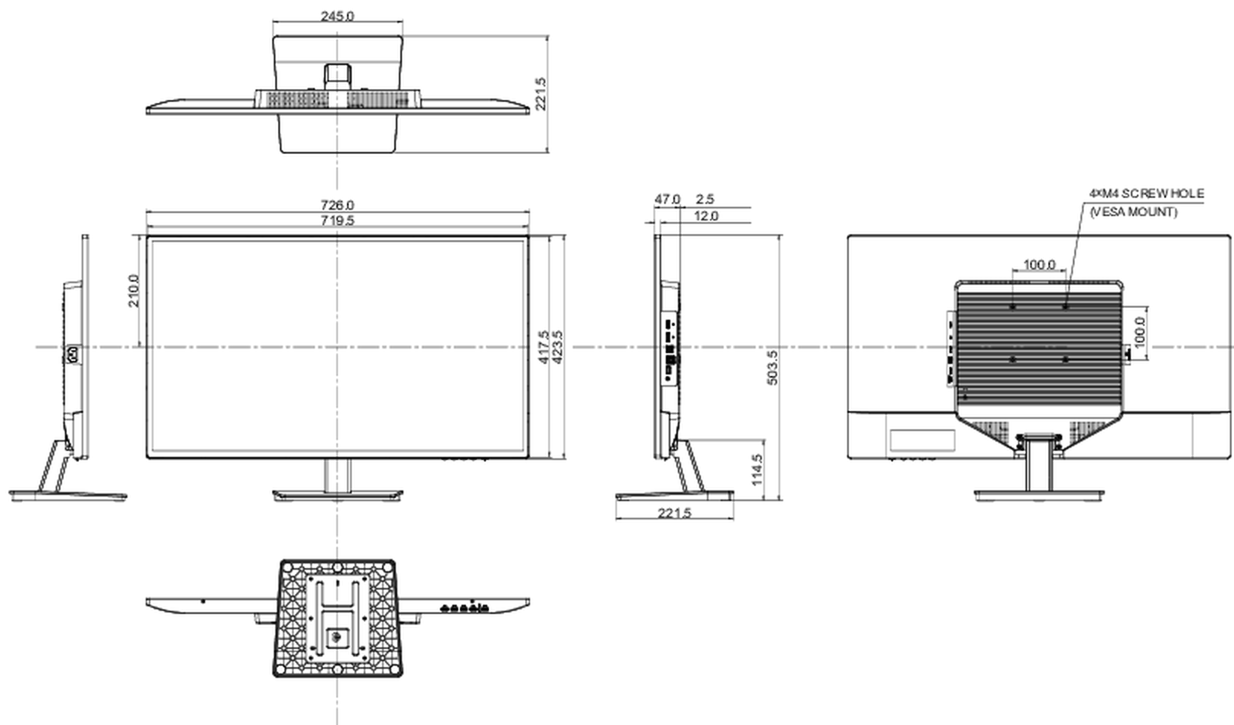

04 MECHANICAL

Display position adjustments	tilt
Tilt angle	20° up; 4° down
VESA mounting	100 x 100mm
Cable management system	yes

05 ACCESSORIES INCLUDED

Cables	power, USB, HDMI
--------	------------------

above 0.1%: Lead

08 DIMENSIONS / WEIGHT

Product dimensions W x H x D

726 x 503.5 x 221.5mm

Weight (without box)

6.9kg

EAN code

4948570123643