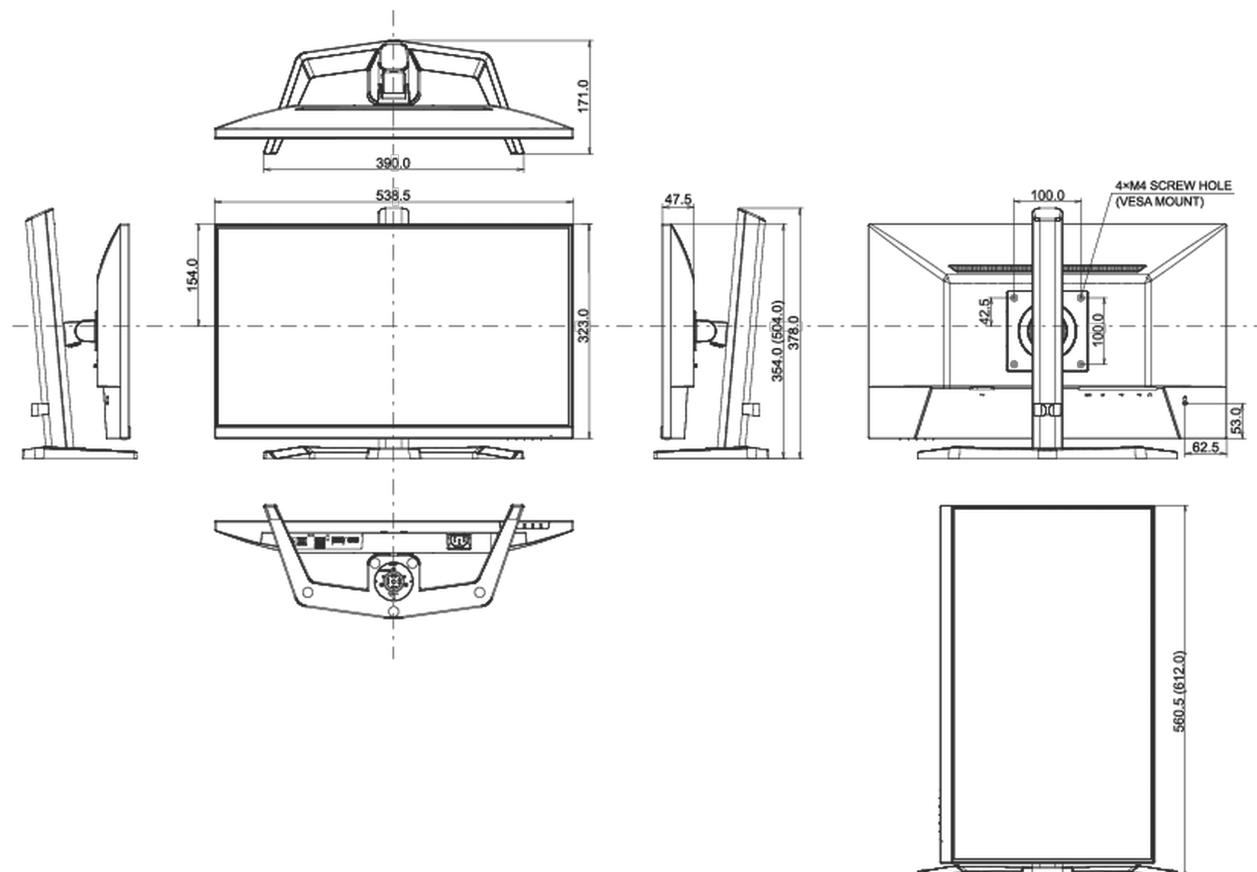

Energy efficiency class (Regulation (EU) 2017/1369)

E

REACH SVHC

above 0.1%: Lead

08 DIMENSIONS / WEIGHT

Product dimensions W x H x D

538.5 x 504 x 171mm

Box dimensions W x H x D

615 x 126 x 405mm

Weight (without box)

4.4kg

Weight (with box)

5.9kg

EAN code

4948570122745

All trademarks and registered trademarks acknowledged. E & O E. Specification subject to change without notice. All LCD's comply with ISO-9241-307:2008 in connection with pixel defects.