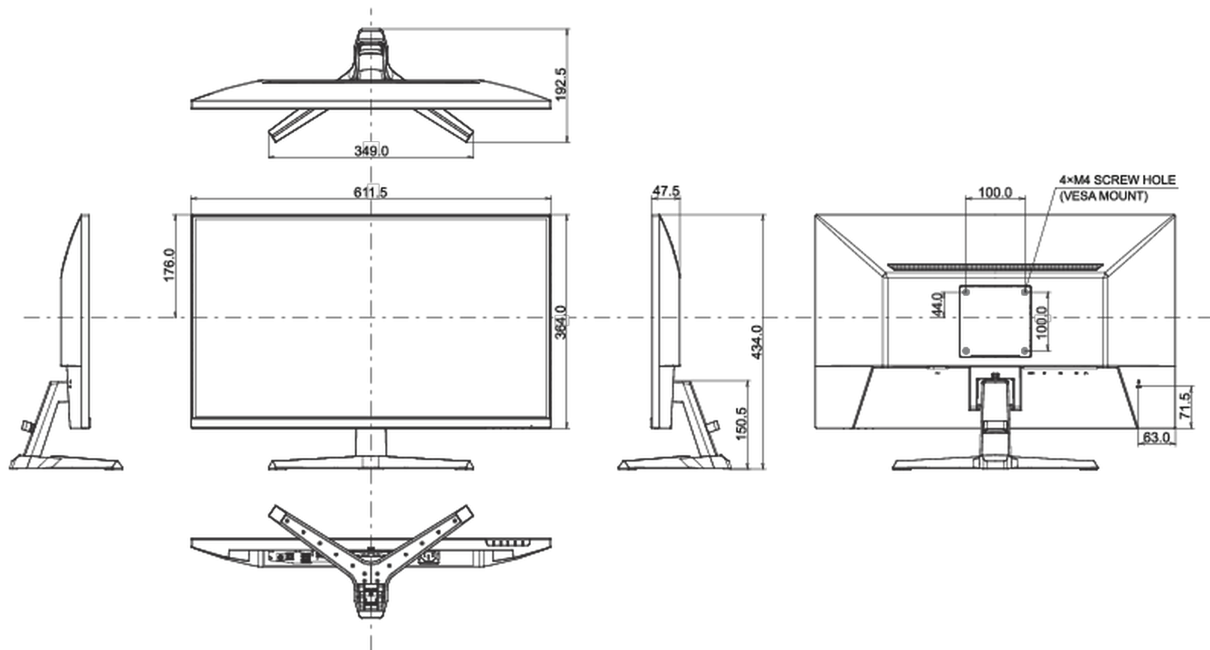

Other

quick start guide, safety guide

06 POWER MANAGEMENT

Power supply unit

internal

Power supply

AC 50 - 60V, 100/240Hz

Power usage

22W typical, 0.5W stand by, 0.3W off mode

07 SUSTAINABILITY

Regulations

CE, TÜV-Bauart, EAC, VCCI-B, PSE, RoHS support, ErP, WEEE, REACH, UKCA

Energy efficiency class (Regulation (EU) 2017/1369)

E

08 DIMENSIONS / WEIGHT

Product dimensions W x H x D

611.5 x 434 x 192.5mm

Box dimensions W x H x D

688 x 465 x 125mm

Weight (without box)

3.9kg

Weight (with box)

5.4kg

EAN code

4948570122752

All trademarks and registered trademarks acknowledged. E & O E. Specification subject to change without notice. All LCD's comply with ISO-9241-307:2008 in connection with pixel defects.

© IYAMA CORPORATION. ALL RIGHTS RESERVED

09.04.2024 10:20:44