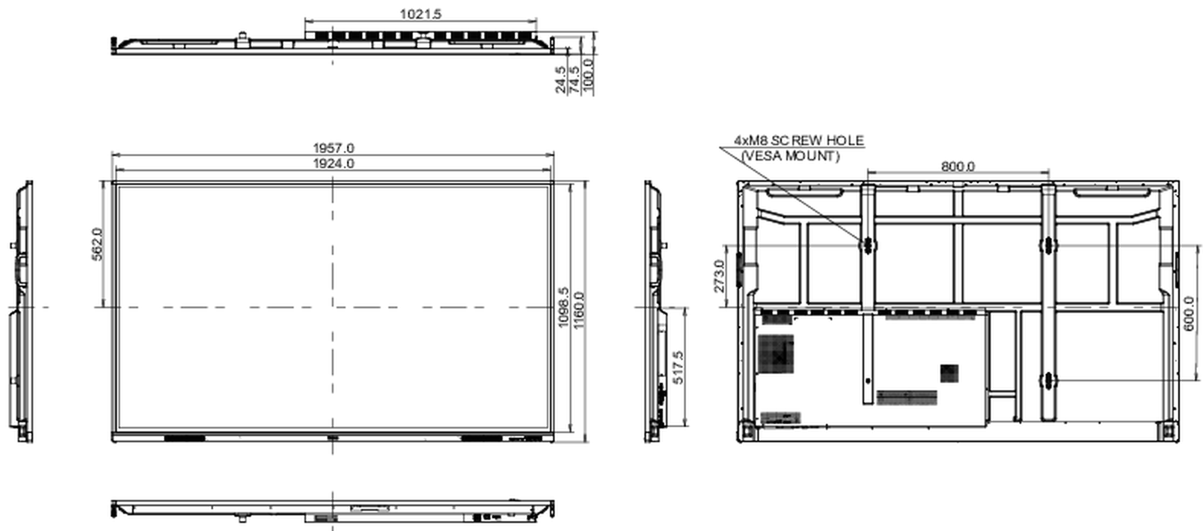

## 10 DIMENSIONS / WEIGHT

Product dimensions W x H x D	1957 x 1160 x 100mm
Box dimensions W x H x D	2110 x 1283 x 225mm
Weight (without box)	58.6kg
Weight (with box)	75.9kg
EAN code	4948570123711

All trademarks and registered trademarks acknowledged. E & O E. Specification subject to change without notice. All LCD's comply with ISO-9241-307:2008 in connection with pixel defects.