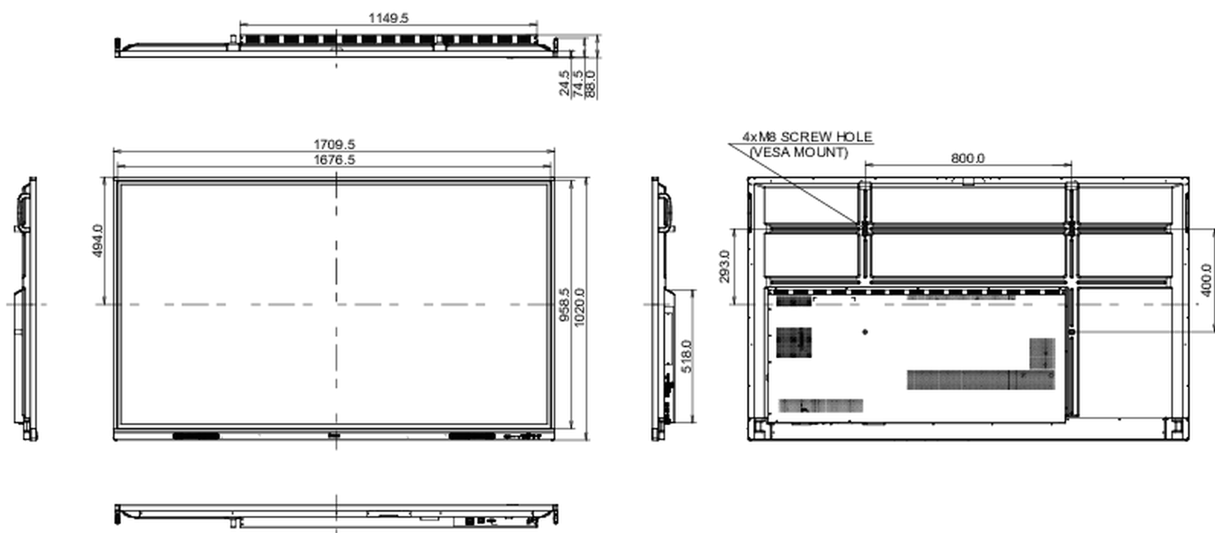

## 10 DIMENSIONS / WEIGHT

<b>Product dimensions W x H x D</b>	1709.5 x 1020 x 88mm
<b>Box dimensions W x H x D</b>	1863 x 1140 x 225mm
<b>Weight (without box)</b>	47.3kg
<b>Weight (with box)</b>	60.6kg
<b>EAN code</b>	4948570123704